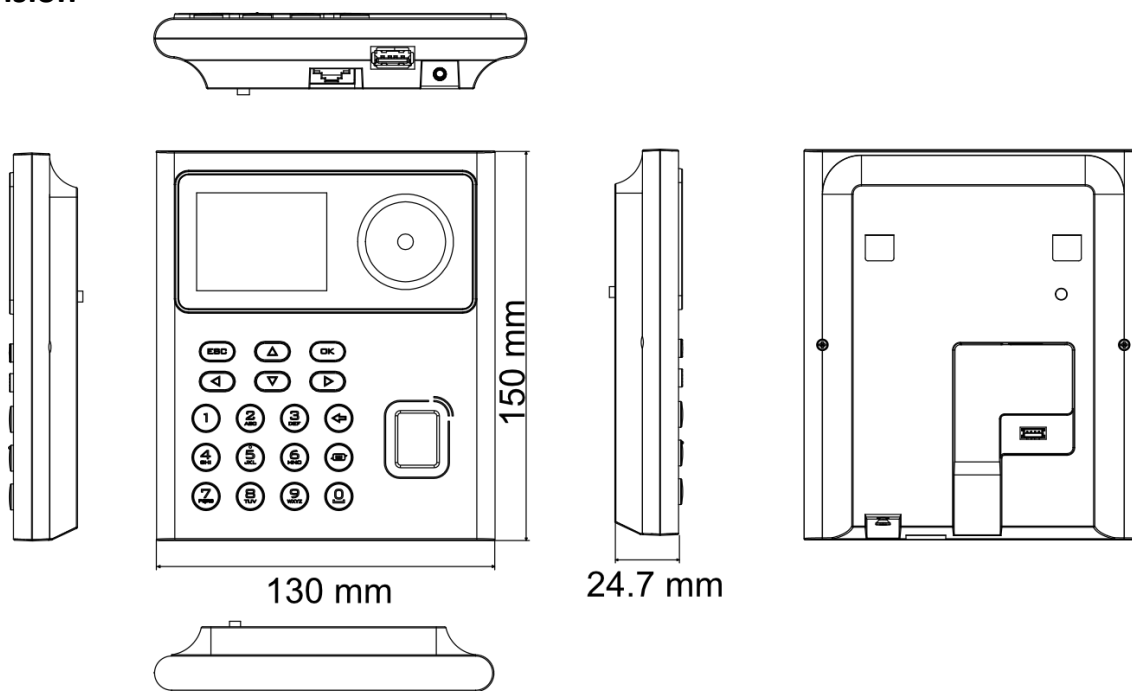

Language

English, Spanish (South America), Arabic, Thai, Indonesian, Russian, Vietnamese,
Portuguese (Brazil), Korean, Japanese

▪ Available Model

DS-K1T320MFX

▪ Dimension