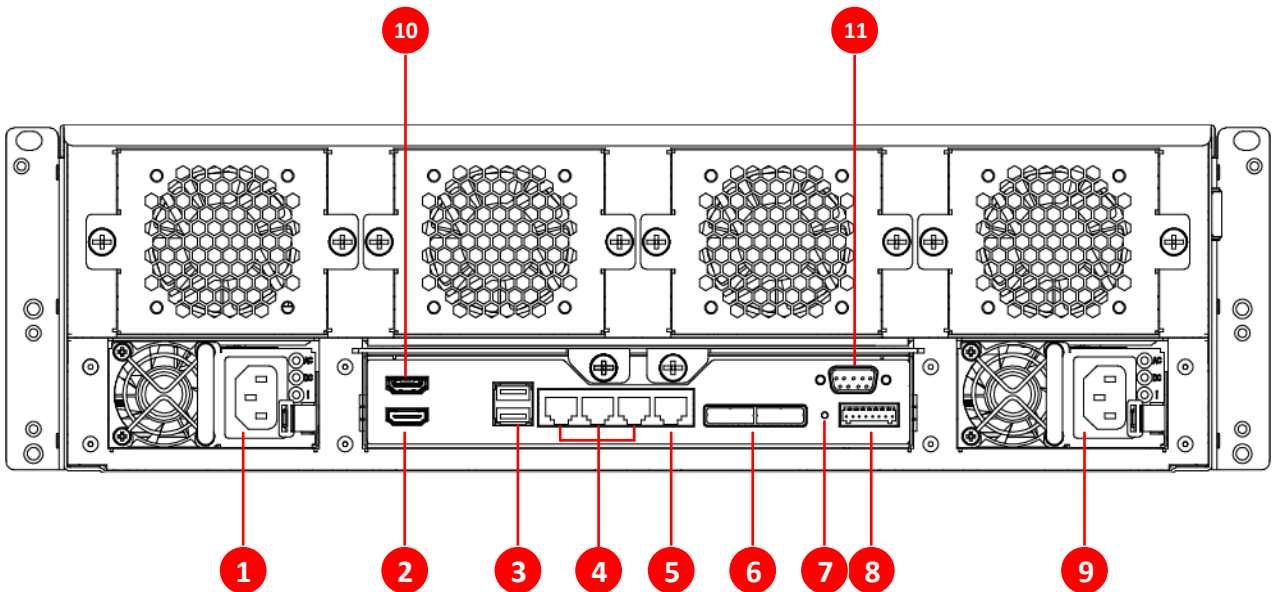

Specification

Model		DS-AT1000S/234
Performance	Video (2 Mbps stream + rebuilding)	256-ch
Controller	Processor	64-bit multi-core processor
	Cache	12 GB, extendable to 32 GB
Storage	HDD slot	16 (the device is packaged with 13 HDDs)
	Interface	SATA
	Capacity	Up to 18 TB per HDD
	RAID	iRAID, RAID5, RAID6
	Disk	Disk detection pre-alarm and repair
	Logical volume	Recording volume management
Recording	Recording type	Continuous recording, manual recording, and alarm recording
	Video protection	Video lock, video loss alarm
	Search and download	Log in storage system to search, play, and download videos. Support searching videos by time, and event type
Maintenance and Management	Management method	GUI based on web, serial port CLI, platform
	Alarm method	Audio, indicator, GUI
Network	Protocol	RTSP, ONVIF, HKSDK
External interface	Data network interface	3, 1000Mbps Ethernet interface
	Management network interface	1, 1000Mbps Ethernet interface
	SAS interface	2
	COM interface	1, RS-232
	USB interface	2, USB 3.0
	HDMI interface	2
	VGA interface	Supported (VGA and RS-232 interface cannot be used at the same time)
General	Power supply	Redundant power supply
	Power consumption (with HDDs)	≤ 255 W
	Environment temperature	<ul style="list-style-type: none"> ● Working: 5 °C to 40 °C (41 °F to 104 °F) ● Storing: -20 °C to +70 °C (-4 °F to +158 °F)
	Environment humidity	<ul style="list-style-type: none"> ● Working: 20% to 80% RH (non-condensing/frozen) ● Storing: 5% to 90% RH (non-condensing/frozen)
	Dimensions (W × D × H)	440 × 132 × 495 mm (14.3 × 5.2 × 19.5 in)
	Weight (without HDDs)	≤ 20 kg (44.1 lb)

Physical Interface

No.	Name	No.	Name
1	Power module 1	7	Reset button
2	HDMI inteface 1	8	Alarm interface
3	USB interface	9	Power module 2
4	Data network interface 1 to 3	10	HDMI interface 2
5	Management network interface	11	RS-232 interface
6	SAS interface		