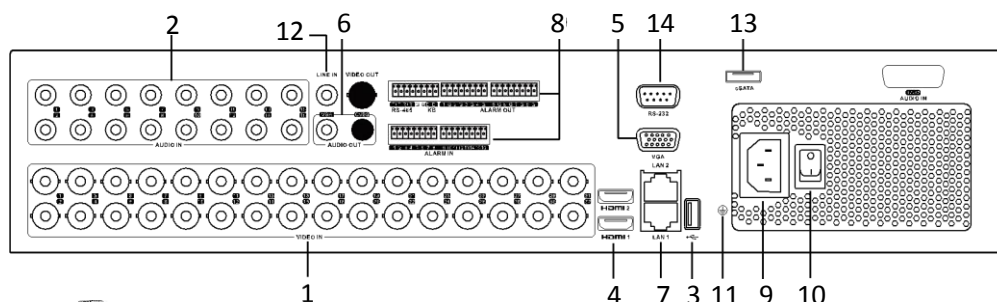

Physical Interfaces

The rear panel of DS-8124HGHI-SH provides 24 video input interfaces.

Index	Description	Index	Description
1	VIDEO IN	8	RS-485 Serial Interface, Keyboard Interface, ALARM IN and ALARM OUT
2	AUDIO IN, RCA Connector	9	100 to 240 VAC Power Input
3	USB Interface	10	Power Switch
4	HDMI1 and HDMI2 Interfaces	11	GND
5	VGA Interface	12	LINE IN
6	AUDIO OUT	13	eSATA Interface
7	LAN1/LAN2 Network Interfaces	14	RS-232 Serial Interface

Available Models

DS-8124HGHI-SH, DS-8132HGHI-SH

Distributed by

Headquarters

No.555 Qianmo Road, Binjiang District,
Hangzhou 310051, China
T +86-571-8807-5998
overseasbusiness@hikvision.com

Hikvision USA
T +1-909-895-0400
sales.usa@hikvision.com

Hikvision Italy
T +39-0438-6902
info.it@hikvision.com

Hikvision Singapore
T +65-6684-4718
sg@hikvision.com

Hikvision Europe
T +31-23-5542770
saleseuro@hikvision.com

Hikvision France
T +33(0)1-85-330-444
info.fr@hikvision.com

Hikvision Oceania
T +61-2-8599-4233
salesau@hikvision.com

Hikvision Middle East
T +971-4-8816086
salesme@hikvision.com

Hikvision Spain
T +34-91-737-16-55
info.es@hikvision.com

Hikvision Hong Kong
T +852-2151-1761

Hikvision Russia
T +7-495-669-67-99
saleru@hikvision.com

Hikvision Poland
T +48-22-460-01-50
poland@hikvision.com

Hikvision Canada
T +1-909-895-0400
sales.usa@hikvision.com

Hikvision India
T +91-22-28469900
sales@pramahikvision.com

Hikvision UK
T +44-1628-9021-4
support.uk@hikvision.com