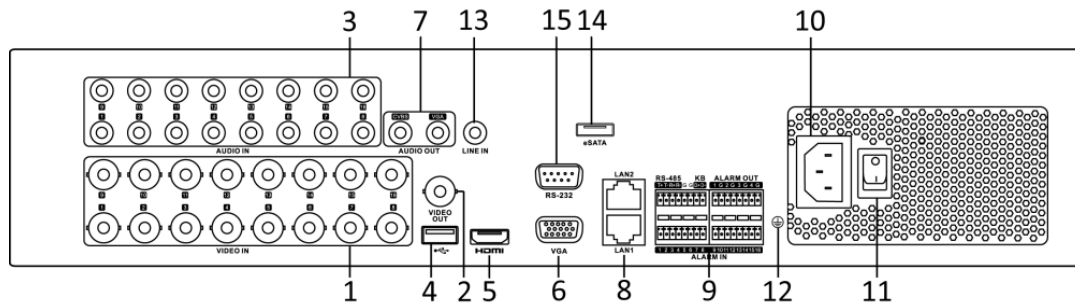

Physical Interfaces

NOTE The rear panel of DS-8108HQHI-K8 provides 8 video input interfaces.

Index	Description	Index	Description
1	VIDEO IN	9	RS-485 Serial Interface, Keyboard Interface, ALARM IN and ALARM OUT
2	VIDEO OUT	10	100 to 240 VAC Power Input
3	AUDIO IN, RCA Connector	11	Power Switch
4	USB Interface	12	GND
5	HDMI Interface	13	LINE IN
6	VGA Interface	14	eSATA Interface
7	CVBS AUDIO OUT and VGA AUDIO OUT	15	RS-232 Serial Interface
8	LAN1 LAN2 Network Interfaces		

Distributed by