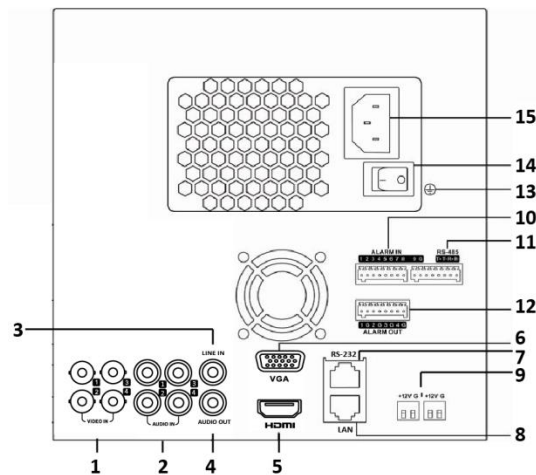

Smart Function

- VQD(Video Quality Diagnostics)

Network & Ethernet Access

- Easy network management
- 1 RJ45 10M/100M Ethernet interface

Specifications

Model		DS-8104AHGHI-E4	DS-8104AHGHLI-E4
Video/Audio input	Video compression	H.264+/H.264	
	Analog video input	4-ch	
		BNC interface (1.0 Vp-p, 75 Ω), TVI/CVBS self-adaptive	
		720p25, 720p30, CVBS	
	IP video input	Defaulted 2-ch; Max. 6-ch (Disabling one analog channel can add one IP channel.)	
	Audio compression	G.711u	
	Audio input	4-ch, BNC (2.0 Vp-p, 1 kΩ)	
Two-way audio input	1-ch, BNC (2.0 Vp-p, 1 kΩ)		
Video/Audio output	LCD screen	Not supported	7-inch non-touchable LCD screen Note: The LCD, VGA and HDMI share simultaneous output.
	HDMI/VGA output	1-ch, 1920 × 1080/60Hz, 1280 × 1024/60Hz, 1024 × 768/60Hz	
	Encoding resolution	Main stream: 720p/WD1/VGA/4CIF/2CIF/CIF@25fps (P)/30fps (N) Sub-stream: WD1/4CIF@12fps; 2CIF/CIF/QCIF/QVGA@25fps (P)/30fps (N)	
	Frame rate	25fps (P)/30fps (N)	
	Video bit rate	32 Kbps to 6 Mbps/3072 Kbps	
	Audio output	1-ch, BNC (Linear, 600 Ω)	
	Audio bit rate	64 Kbps	
	Dual-stream	Support	
	Stream type	Video, Video & Audio	
	Synchronous playback	4-ch	
Hard disk	SATA	4 SATA interfaces	
	Capacity	Up to 6 TB capacity for each disk	
External interface	Network interface	1, RJ45 10M/100M Ethernet interface	
	USB interface	2 × USB 2.0	
	Serial interface	RS-232, RS-485 (full-duplex)	
	Alarm input/output	9/4	
	DC output	2 power supply interfaces of 12 VDC	
General	Power supply	100 to 240 VAC	
	Consumption (without HDD or DVD-R/W)	≤ 50 W	
	Working temperature	-10 °C to +55 °C (+14 °F to +131 °F)	
	Working humidity	10% to 90%	
	Dimensions (W × D × H)	180 × 280 × 180 mm (7.1 × 11.0 × 7.1 inch)	
	Weight (without HDD or DVD-R/W)	≤ 5 kg (11 lb)	

Physical Interfaces

Index	Description	Index	Description
1	VIDEO IN	9	DC Output
2	AUDIO IN	10	ALARM IN
3	LINE IN	11	RS-485 Interface
4	AUDIO OUT	12	ALARM OUT
5	HDMI	13	GND
6	VGA	14	Power Switch
7	RS-232 Interface	15	Power Supply
8	LAN Interface		