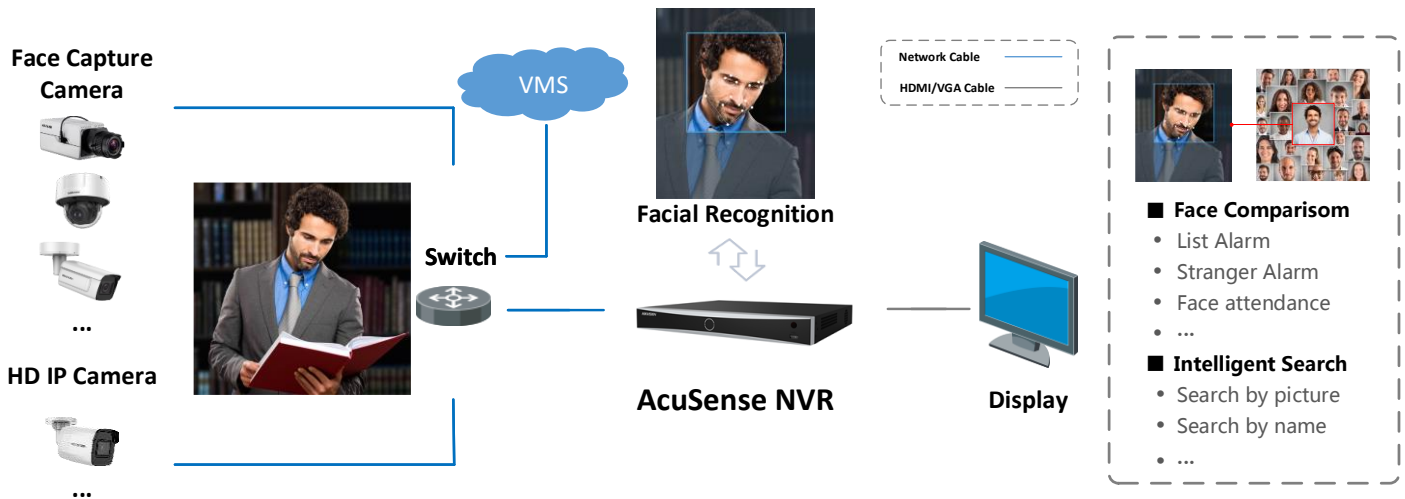

Network & Ethernet Access

- 8 independent PoE network interfaces
- 1 self-adaptive 10/100/1000 Mbps Ethernet interfaces
- Hik-Connect & DDNS (Dynamic Domain Name System) for easy network management
- Smooth streaming technology
- Support web access without plug-in

Typical Application

Facial Recognition and Face Picture Comparison

Modeling and analyzing face pictures captured by cameras. Realize blacklist alarm and stranger alarm via face picture library. Search target people by picture and name features.