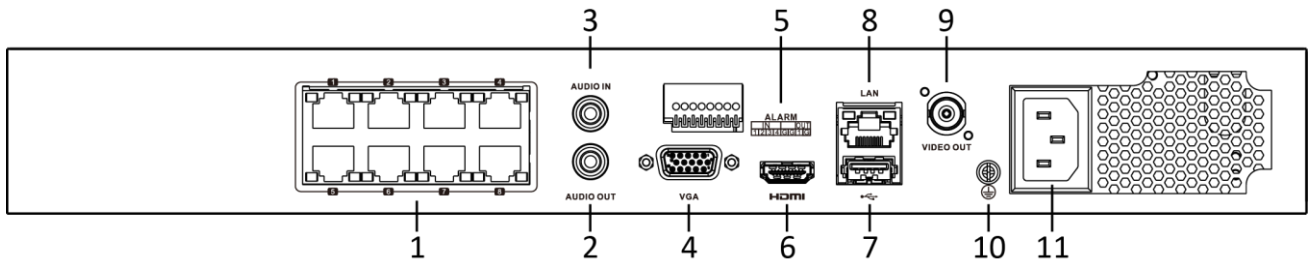

Physical Interface

No.	Description	No.	Description
1	PoE Interfaces	7	USB 3.0 interface
2	AUDIO OUT	8	LAN Network Interface
3	AUDIO IN	9	VIDEO OUT
4	VGA Interface	10	GND
5	Alarm In/Alarm Out	11	Power Supply
6	HDMI Interface