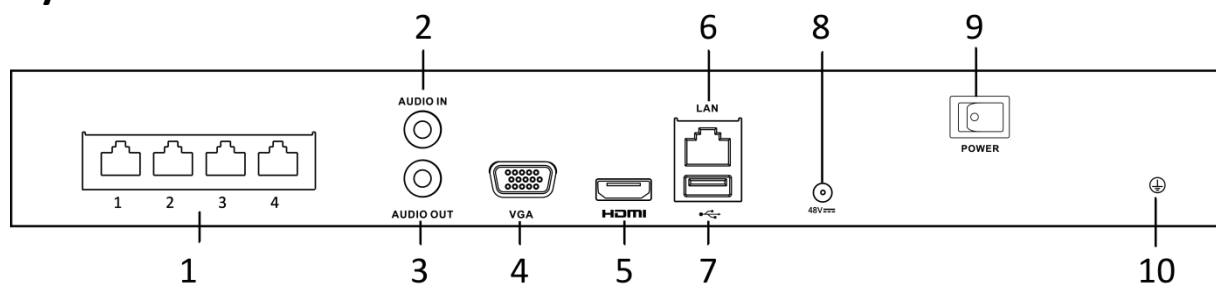

Physical Interfaces

Index	Description	Index	Description
1	Network Interfaces with PoE function (4 interfaces for DS-7604NI-Q1/4P and 8 interfaces for DS-7608NI-Q1/8P))	6	LAN Network Interface
2	AUDIO IN	7	USB 2.0 Interface.
3	AUDIO OUT	8	48VDC power supply
4	VGA Interface	9	Power Switch
5	HDMI Interface	10	GND