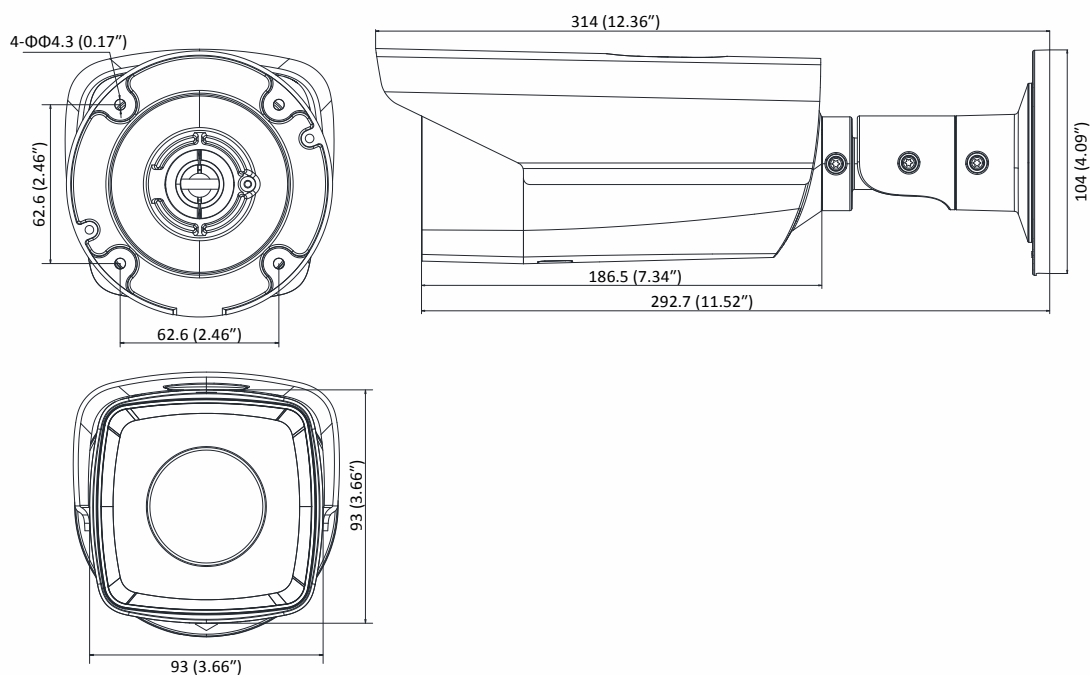

Smart functions Range Table

Note: The table below is only for reference, the performance varies from model to model, and the specific data is based on 17 μm pixel detector pitch.

Lens (focal length)	7mm	10mm	15mm	25mm	35mm	50mm	75mm
VCA range (humans)	50m	72m	110m	183m	255m	360m	540m
VCA range (Vehicles)	144m	205m	308m	514m	720m	1029m	1544m
Temperature measurement (Object:2×2 m)	164m	234m	351m	585m	819m	1170m	1775m
Temperature measurement (Object:1×1 m)	83m	118m	177m	295m	413m	590m	885m
Fire Detection (Object:2×2 m)	412m	588m	882m	1470m	2058m	2940m	4410m
Fire Detection (Object:1×1 m)	206m	294m	441m	735m	1029m	1470m	2205m

Order Models

DS-2TD2166-7; DS-2TD2166-15; DS-2TD2166-25; DS-2TD2166-35

Dimensions

Distributed by

**HIKVISION®****Headquarters**

No.555 Qianmo Road, Binjiang District,
Hangzhou 310051, China
T +86-571-8807-5998
overseasbusiness@hikvision.com