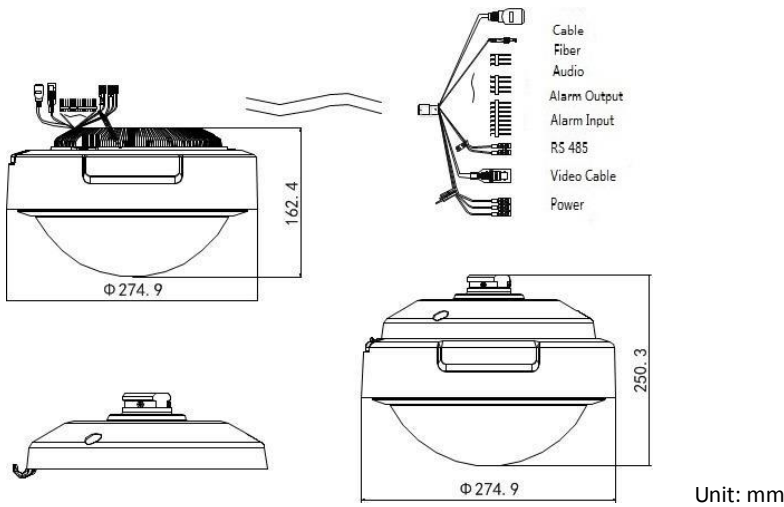

### Panoramic Camera

- Eight 1/1.9" Progressive Scan CMOS, up to 2 × 2400 × 3840@25fps
- Horizontal angle of view: 360° , Vertical angle of view: 180°
- Min. Illumination: 0.004Lux@(F1.8,AGC ON)(Color), 0.0004Lux@(F1.8,AGC ON)(B/W)

### System function

- Support selecting any monitoring angle by clicking the mouse, and adjust the monitoring angle by rotation, zoom in and zoom out.
- Support quick operate in browser.
- Support HLC, BLC, 3D DNR.
- Support onboard storage, up to 128GB.
- 7 alarm input and 2 alarm output, 1 audio input and 1 audio output.
- Optional fiber cable and RJ-45 cable.
- Support IP66 standard.

## Dimensions

Unit: mm