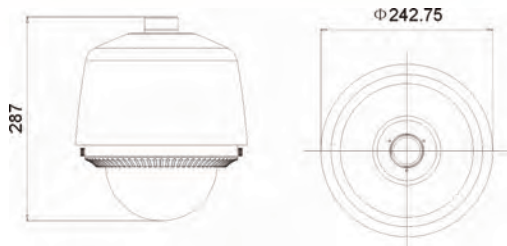

DS-2DM1-614X/DS-2DM1-604X 23x IP Speed Dome Indoor/Outdoor

Specifications

Camera

Image Sensor	1/4" Interline Transfer CCD
Effective Pixels	PAL: 752 (H)×582 (V) NTSC: 768 (H)×494 (V)
Horizontal Resolution	540 TVL (Color) 570 TVL (B/W)
Signal System	NTSC / PAL
Min. Illumination	0.7Lux / F1.4 (Color) 0.01Lux / F1.4 (B/W)
White Balance	Auto / ATW / Indoor / Outdoor
AGC	Auto / Manual (On/Off)
S/N Ratio	50dB
BLC	On / Off
Electronic Shutter Speed	N: 1/60s to 1/120,000s P: 1/50s to 1/120,000s
Day & Night	Auto IR Cut Filter (On/Off)
Private Mask	Up to 4
Digital Zoom	10X
Auto Focus	Auto / Manual

Lens

Zoom Ratio	23X (3.84-88.4 mm)
Zoom Speed	5.4s (Optical , WIDE-TELE)
Field of View	2.36° to 52.2° (WIDE-TELE)
Min. Working Distance	1200 mm (TELE)
Aperture Range	F1.6-F3.2

Network

Ethernet Interface	10Base-T / 100Base-TX, RJ45
Image Resolution	PAL: 704×576 Pixels NTSC: 704×480 Pixels
Video Compression	H.264
Audio Compression	OggVorbis /16kbps
Audio Mode	Off / Audio Input / Audio Output
Protocol Support	TCP/IP, HTTP, DHCP, DNS, RTP/RTCP, PPPoE
Simultaneous Users	Up to 6
Dual Stream	Yes
Mini SD Memory Card	High Speed Mini SD Card: 512M, 1G, 2G
Access Protection	3 Levels
User Authentication	Host, ID and Password

Pan & Tilt

Pan Range	360° Endless Rotation
Pan Speed	0.2°/s to 75°/s (Proportional Zoom Ratio)
Tilt Range	0°~90°
Tilt Speed	0.2°/s to 50°/s (Proportional Zoom Ratio)
Preset Points	200
Tour Mode	Off / Preset (w/Freeze Frame) / Patrol (Up to 8) / Pattern (Up to 4) / Auto Scan / Random Scan / Frame Scan
Restore/Reboot	Previous State
PTZ Position Display	On / Off

Client GUI

Camera Control	Pan/Tilt, Zoom, Focus, Click Centering, Drag Zoom, Iris, Preset Position Recall and Program, Auto mode
Camera Title	On/Off (Up to 18 Characters)
Menu Language	English, Chinese
Clock Display	Time:Week:Date (6 Formats on Client Software)

Alarm

Alarm I/O	1 Input / 1 Output (Priority Link)
Alarm Trigger	Preset, Patrol, Auto Scan, Client Notification

Input/Output

Monitor Output	1.0V[p-p] / 75Ω, NTSC (or PAL) Composite, BNC
Microphone Input	2-2.4V[p-p], Input Impedance: 1KΩ ±10%
Audio Output	Line Level

General

Menu Language	English, Chinese
RS-485 Protocols	HIKVISION, PELCO-P/D (Auto Format)
Power Supply	24VAC, 40VA
Power Consumption	12W (50W Heater On)
Operating Temperature	-30°C ~ 60°C (outdoor)
Humidity	Up to 90%
Housing	IP66 Standard (outdoor)
Lightning Protection	TVS 3000V Limited
Dimensions	6", Φ242.75 (mm)×287 (mm)
Weight (approx.)	5 kg