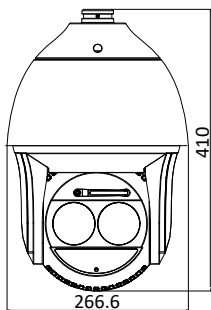

DORI

The DORI (detect, observe, recognize, identify) distance gives the general idea of the camera ability to distinguish persons or objects within its field of view.

It is calculated based on the camera sensor specification and the criteria given by EN 62676-4: 2015.

DORI	Detect	Observe	Recognize	Identify
Definition	25 px/m	63 px/m	125 px/m	250 px/m
Distance (Tele)	3680.0 m (12073.5 ft)	1460.3 m (4791.1 ft)	736.0 m (2414.7 ft)	368.0 m (1207.3 ft)

Order Model

DS-2DF883615X-AELW (B), with wiper, 24 VAC & Hi-PoE

Dimensions

Unit: mm

Accessory

Included:

Installation Adapter

Optional:

DS-1604ZJ
Wall Mount

DS-1604ZJ-box
Wall Mount with Junction
Box