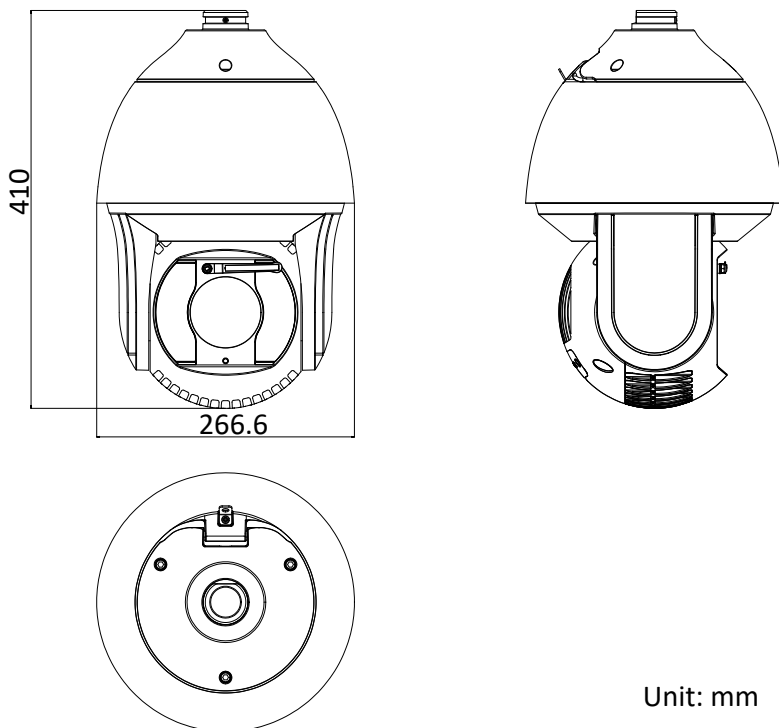

Weight	Approx. 8 kg (17.64 lb)
--------	-------------------------

DORI

The DORI (detect, observe, recognize, identify) distance gives the general idea of the camera ability to distinguish persons or objects within its field of view.

It is calculated based on the camera sensor specification and the criteria given by EN 62676-4: 2015.

DORI	Detect	Observe	Recognize	Identify
Definition	25 px/m	63 px/m	125 px/m	250 px/m
Distance (Tele)	3680.0 m (12073.5 ft)	1460.3 m (4791.1 ft)	736.0 m (2414.7 ft)	368.0 m (1207.3 ft)

Order Model

DS-2DF8825IX-AEL (B), without wiper, 24 VAC & Hi-PoE

DS-2DF8825IX-AELW (B), with wiper, 24 VAC & Hi-PoE

Dimensions

Unit: mm

Accessory

Included:

Installation Adapter