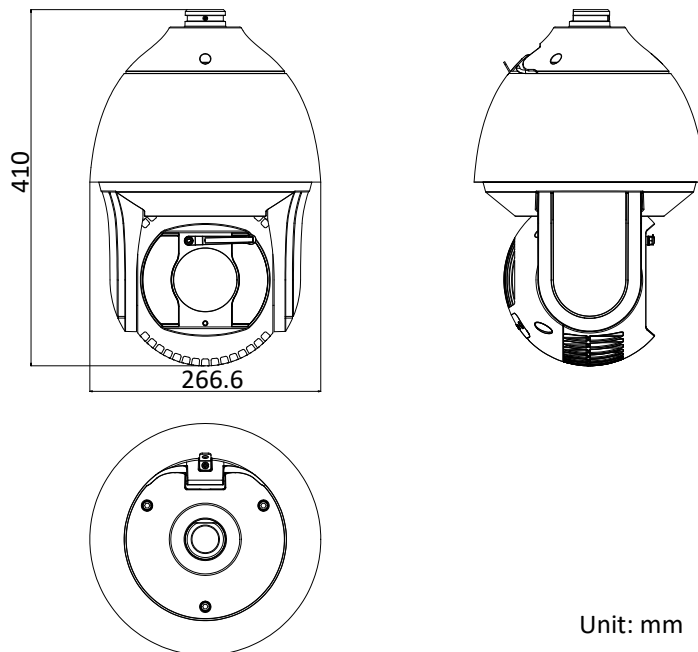

Weight	Approx. 8 kg (17.64 lb)

DORI

The DORI (detect, observe, recognize, identify) distance gives the general idea of the camera ability to distinguish persons or objects within its field of view.

It is calculated based on the camera sensor specification and the criteria given by EN 62676-4: 2015.

DORI	Detect	Observe	Recognize	Identify
Definition	25 px/m	63 px/m	125 px/m	250 px/m
Distance (Tele)	2786.2 m (9141.1 ft)	1105.6 m (3627.4 ft)	557.2 m (1828.2 ft)	278.6 m (914.1 ft)

Order Model

DS-2DF8436IX-AEL (C), without wiper, 24 VAC & Hi-PoE

DS-2DF8436IX-AELW (C), with wiper, 24 VAC & Hi-PoE

Dimensions

Unit: mm