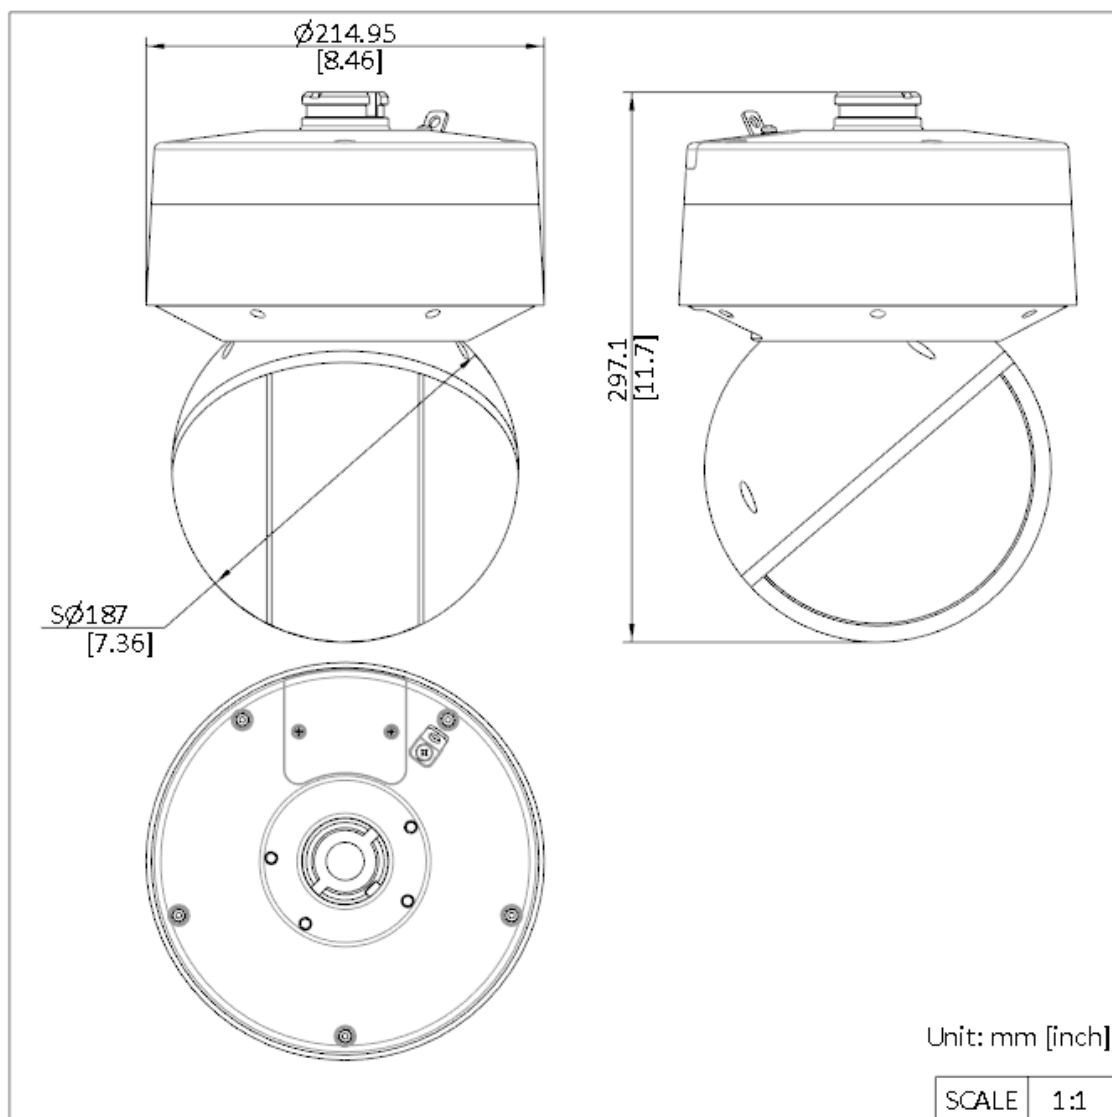

▪ Available Model

DS-2DF7A836IXG-ELY

▪ Dimension

▪ **Accessory**

▪ **Optional**

DS-4603ZJ-PAAC	DS-4612ZJ-PAAC
Wall Mount Bracket	Pendant Mount
In/Outdoor for PTZ	
Camera	

Headquarters

No.555 Qianmo Road, Binjiang District,
Hangzhou 310051, China
T +86-571-8807-5998
www.hikvision.com