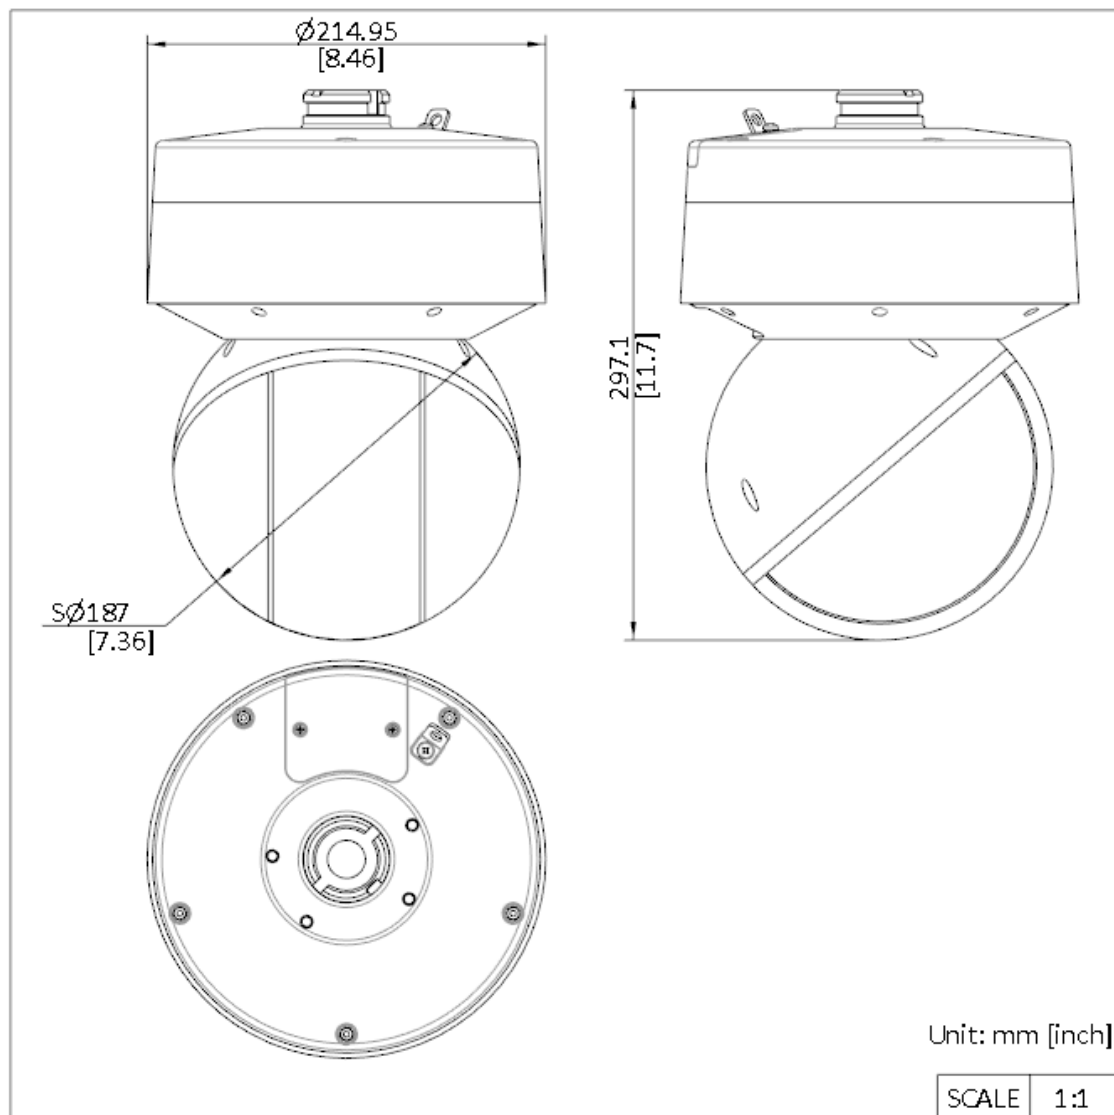

▪ Available Model

DS-2DF7A836IXG-EL

▪ Dimension

▪ **Accessory**

▪ **Optional**

DS-4603ZJ-PA	DS-4612ZJ-PA
Wall Mount Bracket	Pendant Mount
In/Outdoor for PTZ	
Camera	

Headquarters

No.555 Qianmo Road, Binjiang District,
Hangzhou 310051, China
T +86-571-8807-5998
www.hikvision.com