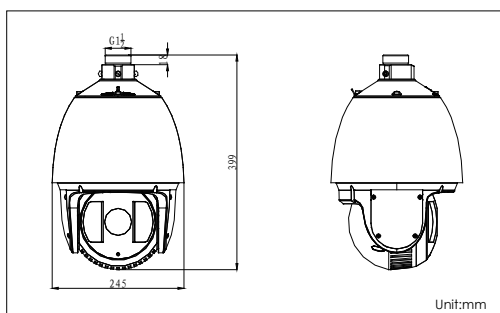

### Key features

- 1280×960 HD
- Wiper for self-cleaning
- 30X / 20X optical zoom, 16X digital zoom
- Up to 150m IR distance
- Smart Tracking, Defog
- True Day/Night, D WDR, 3D DNR
- 3D intelligent positioning
- Triple stream

### Dimensions