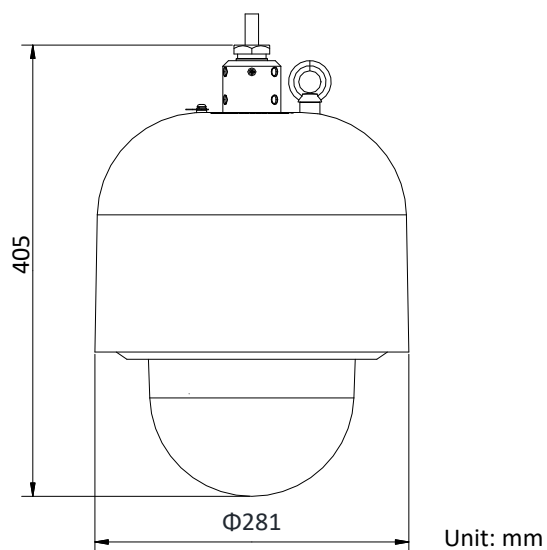

Available Model

DS-2DF6223-CX (W316L)

Dimensions

Accessory

DS-1692ZJ-X

Wall mounting bracket, 316L (included)

DS-1693ZJ-X

Pendant mounting bracket, 316L

DS-1677ZJ-XS-1.0 (C2)

Flexible conduit

DS-2780ZJ-X/316L

Explosion-proof terminal box