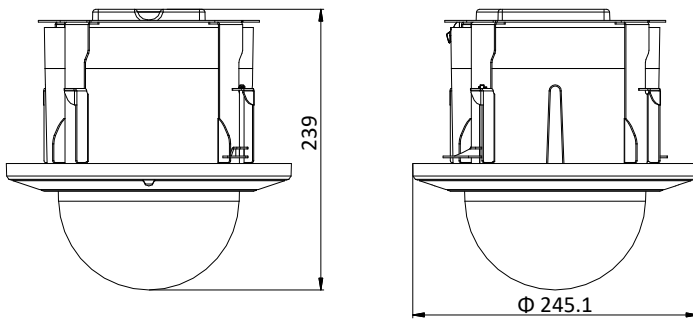

Power	Indoor model: 24 VAC (max. 25 W), Hi-PoE (max. 25 W) Outdoor model: 24 VAC (max. 60 W, including max. 40 W for heater), Hi-PoE (max. 50 W, including max. 20 W for heater)
Working Temperature	-40°C to 70°C (-40°F to 158°F) (Outdoor) -10°C to 50°C (14°F to 122°F) (Indoor)
Working Humidity	≤ 90%
Protection Level	IP66 Standard (Outdoor), IK10, 6000V Lightning Protection, Surge Protection and Voltage Transient Protection
Dimensions	Φ 220 mm × 302 mm (Φ 8.66" × 11.89") (Outdoor) Φ 245.1 mm × 239 mm (Φ 9.65" × 9.41") (Indoor)
Weight	Approx. 4 kg (8.82 lb) (Outdoor) Approx. 3.4 kg (7.50 lb) (Indoor)

DORI	Detect	Observe	Recognize	Identify
Definition	25 px/m	63 px/m	125 px/m	250 px/m
Distance (Tele)	2046.9 m (6715.5 ft)	812.3 m (2664.9 ft)	409.4 m (1343.1 ft)	204.7 m (671.6 ft)

Order Model

DS-2DF5232X-AEL (D), 24 VAC & Hi-PoE (Outdoor)

DS-2DF5232X-AE3 (D), 24 VAC & Hi-PoE (Indoor)

Dimensions

Outdoor Speed Dome

Indoor Speed Dome

Unit: mm

Accessory

Included:

Installation Adapter
(for outdoor model)