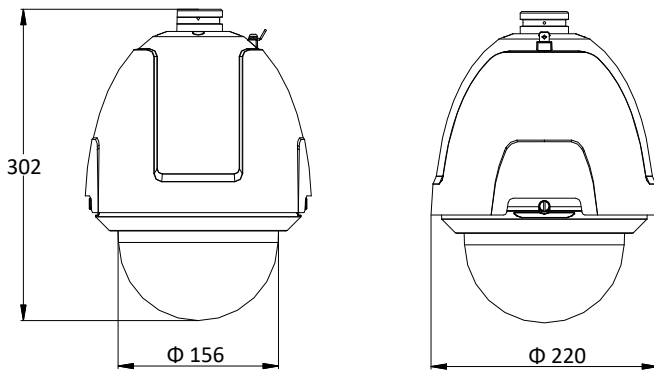

Power	Indoor model: 24 VAC (max. 25 W), Hi-PoE (max. 25 W) Outdoor model: 24 VAC (max. 60 W, including max. 40 W for heater), Hi-PoE (max. 50 W, including max. 20 W for heater)
Working Temperature	-40°C to 70°C (-40°F to 158°F) (Outdoor) -10°C to 50°C (14°F to 122°F) (Indoor)
Working Humidity	≤ 90%
Protection Level	IP66 Standard (Outdoor), IK10, 6000V Lightning Protection, Surge Protection and Voltage Transient Protection
Dimensions	Φ 220 mm × 302 mm (Φ 8.66" × 11.89") (Outdoor) Φ 245.1 mm × 239 mm (Φ 9.65" × 9.41") (Indoor)
Weight	Approx. 4 kg (8.82 lb) (Outdoor) Approx. 3.4 kg (7.50 lb) (Indoor)

DORI	Detect	Observe	Recognize	Identify
Definition	25 px/m	63 px/m	125 px/m	250 px/m
Distance (Tele)	2046.9 m (6715.5 ft)	812.3 m (2664.9 ft)	409.4 m (1343.1 ft)	204.7 m (671.6 ft)

Order Model

DS-2DF5232X-AEL (D), 24 VAC & Hi-PoE (Outdoor)

DS-2DF5232X-AE3 (D), 24 VAC & Hi-PoE (Indoor)

Dimensions

Outdoor Speed Dome

Indoor Speed Dome

Unit: mm

Accessory

Included:

Installation Adapter
(for outdoor model)