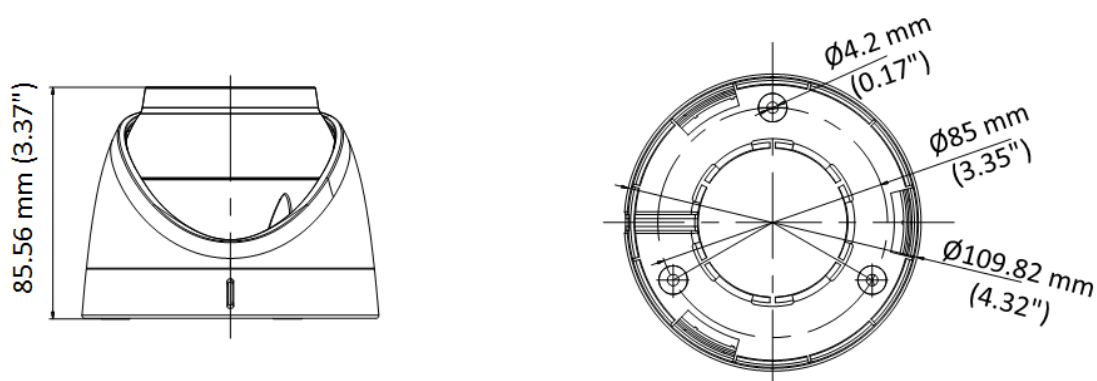

▪ Dimension

▪ Accessory