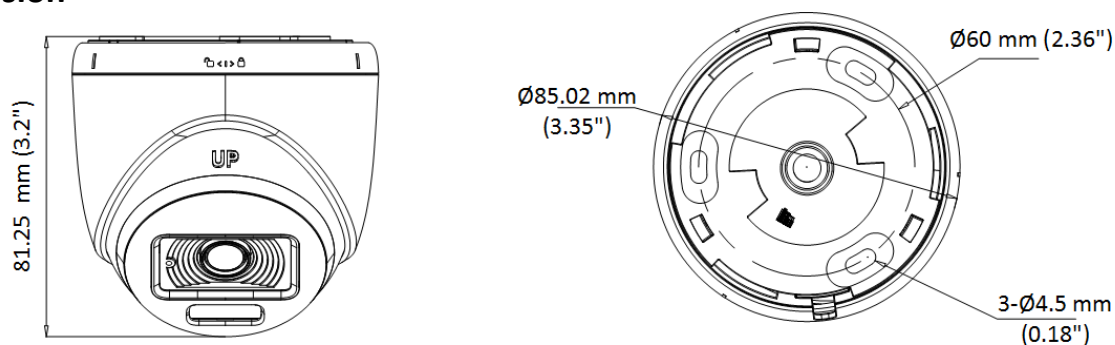

▪ Dimension