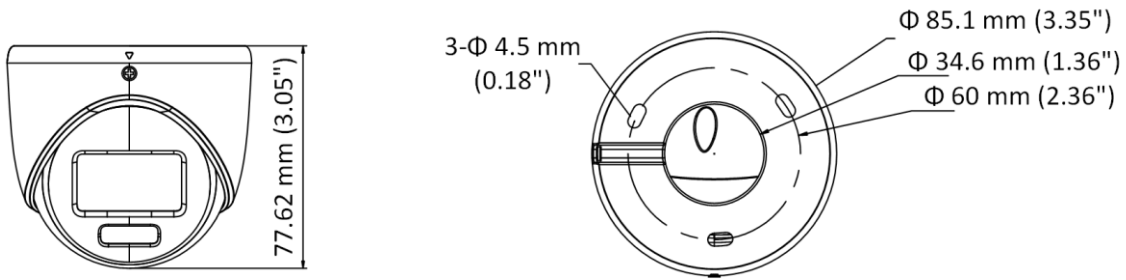

Dimension

Accessory

Available Model

DS-2CE70DF3T-MF

HIKVISION®

Headquarters

No.555 Qianmo Road, Binjiang District,
Hangzhou 310051, China
T +86-571-8807-5998
overseasbusiness@hikvision.com

Hikvision USA
T +1-909-895-0400
sales.usa@hikvision.com

Hikvision Australia
T +61-2-8599-4233
salesau@hikvision.com

Hikvision India
T +91-22-28469900
sales@pramahikvision.com

Hikvision Canada
T +1-866-200-6690
sales.canada@hikvision.com

Hikvision Thailand
T +662-275-9949
sales.thailand@hikvision.com

Hikvision Europe
T +31-23-5542770
sales.eu@hikvision.com

Hikvision Italy
T +39-0438-6902
info.it@hikvision.com

Hikvision Brazil
T +55 11 3318-0050
Latam.support@hikvision.com

Hikvision Turkey
T +90 (216)521 7070- 7074
sales.tr@hikvision.com

Hikvision Malaysia
T +601-7652-2413
sales.my@hikvision.com

Hikvision UK & Ireland
T +01628-902140
sales.uk@hikvision.com

Hikvision South Africa
Tel: +27 (10) 0351172
sale.africa@hikvision.com

Hikvision France
T +33(0)1-85-330-450
info.fr@hikvision.com

Hikvision Kazakhstan
T +7-727-9730667
nikia.panfilov@hikvision.ru

Hikvision Vietnam
T +84-974270888
sales.vt@hikvision.com

Hikvision UAE
T +971-4-4432090
salesme@hikvision.com

Hikvision Singapore
T +65-6684-4718
sg@hikvision.com

Hikvision Spain
T +34-91-737-16-55
info.es@hikvision.com

Hikvision Tashkent
T +99-87-1238-9438
uzb@hikvision.ru

Hikvision Hong Kong
T +852-2151-1761
info.hk@hikvision.com

Hikvision Russia
T +7-495-669-67-99
saleru@hikvision.com

Hikvision Korea
T +82-(0)31-731-8817
sales.korea@hikvision.com

Hikvision Poland
T +48-22-460-01-50
info.pl@hikvision.com

Hikvision Indonesia
T +62-21-2933759
Sales.Indonesia@hikvision.com

Hikvision Colombia
sales.colombia@hikvision.com