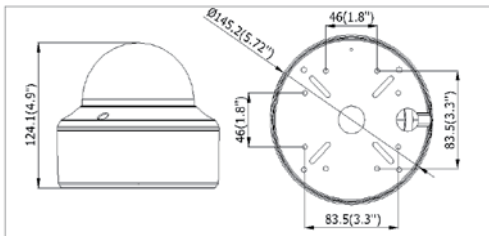

DS-2CE56D1T-(A)VPIR3

HD1080P Outdoor Vandal Proof IR Dome Camera

TURBO HD

Key features

- HD1080P Video Output
- Adopt HDTVl Technology
- True Day/Night, Smart IR
- 2.8 - 12mm vari-focal lens
- Up to 40m IR distance
- IP66 weatherproof & Vandal Proof
- OSD menu controlled via UTC
- Dual voltage (DS-2CE56D1T-AVPIR3)

Dimensions

Accessories

Video balun
DS-1H18

Available models

- DS-2CE56D1T-AVPIR3
- DS-2CE56D1T-VPIR3

DS-2CE56D1T-(A)VPIR3	
Camera	
Image Sensor	2 MP CMOS Image Sensor
Signal System	PAL / NTSC
Effective Pixels	1930(H)*1088(V)
Min. Illumination	0.01 Lux @ (F1.2,AGC ON),0 Lux with IR 0.014 Lux @ (F1.4,AGC ON),0 Lux with IR
Shutter speed	1/25(1/30) s to 1/50,000 s
Lens	2.8-12mm @ F1.4 Angle of view: 105.2° - 32.8°
Lens Mount	φ14
Angle Adjustment	Pan: 0 - 355°, Tilt: 0 - 90°, Rotation: 0-355°
Day & Night	ICR
Synchronization	Internal synchronization
Video Frame Rate	1080p@25fps/1080p@30fps
HD Video Output	1 Analog HD output
S / N Ratio	More than 52dB
Menu	
AGC	Support
D/N Mode	Color/ BW/ EXT
White Balance	Auto/ Manual
BLC	Support
Language	English/ Chinese
Function	Digital noise reduction, Mirror
General	
Working Temperature / Humidity	-40 °C – 60 °C (-40 °F – 140 °F) Humidity 90% or less (non-condensing)
Power Supply	12 VDC ; -A: 12 VDC, 24 VAC
Power Consumption	Max. 4W
Weather Proof Ratings	IP66
IR Range	Up to 40m
Impact Protection	IEC60068-2-75 test, Eh, 20J; EN50102, up to IK10.
Communication	Up the coax Protocol: HIKVISION-C(Coaxitron)
Dimensions	Φ 145.2 × 124.1 mm (Φ 5.72" × 4.9")
Weight	880g (1.95 lbs)