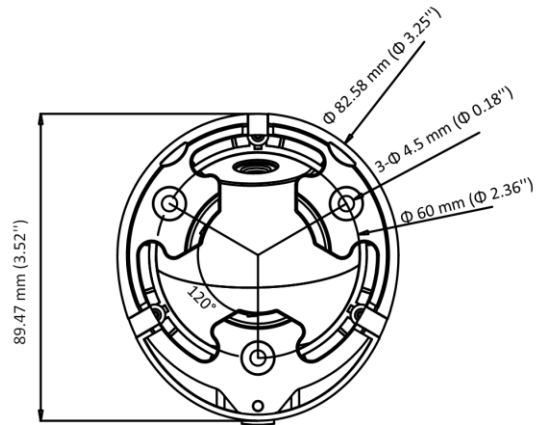

DS-2CE56D0T-IRM (C) 2 MP Camera

- 2 MP, 1920 × 1080 resolution
- 2.8 mm, 3.6 mm, 6 mm fixed focal lens
- Smart IR, up to 25 m IR distance
- IP67

Specification

Camera	
Image Sensor	2 MP CMOS
Signal System	PAL/NTSC
Resolution	1920 (H) × 1080 (V)
Frame Rate	TVI: 1080P@30fps, 1080P@25fps
Min. illumination	0.01 Lux@(F1.2, AGC ON), 0 Lux with IR
Shutter Time	PAL: 1/25 s to 1/50, 000 s NTSC: 1/30 s to 1/50, 000 s
Lens	2.8 mm, 3.6 mm, 6 mm fixed lens
Field of View	2.8 mm, horizontal FOV: 101°, vertical FOV: 60°, diagonal FOV: 122° 3.6 mm, horizontal FOV: 79.6°, vertical FOV: 43.5°, diagonal FOV: 93.7° 6 mm, horizontal FOV: 51.9°, vertical FOV: 30°, diagonal FOV: 58.8°
Lens Mount	M12
Day & Night	ICR
WDR (Wide Dynamic Range)	Digital WDR
Angle Adjustment	Pan: 0 to 360°, Tilt: 0 to 75°, Rotation: 0 to 360°
Menu	
Image Mode	STD/HIGH-SAT
AGC	Yes
Day/Night Mode	Auto/Color/BW (Black and White)
White Balance	Auto/Manual
AE (Auto Exposure) Mode	DWDR/BLC/HLC/Global
Noise Reduction	2D DNR
Language	English
Function	Brightness, Sharpness, Smart IR
Interface	
Video Output	1 HD analog output
General	
Operating Conditions	-40 °C to 60 °C (-40 °F to 140 °F), humidity 90% or less (non-condensing)
Power Supply	12 VDC ± 25%
Power Consumption	Max. 3 W
Protection Level	IP67
Material	Metal
IR Range	Up to 25 m
Communication	HIKVISION-C
Dimensions	89.47 mm × 67.6 mm (3.52" × 2.70")
Weight	Approx. 250 g (0.55 lb.)

Available Model

DS-2CE56D0T-IRM (C)

Dimension

Accessory

DS-1272ZJ-110-TRS
Wall Mount

DS-1275ZJ-SUS
Vertical Pole Mount

DS-1276ZJ-SUS
Corner Mount

DS-1280ZJ-XS
Junction Box