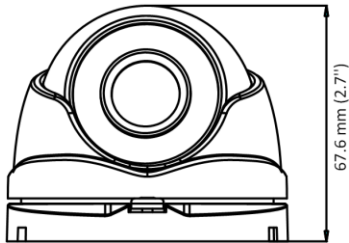

Dimension

Accessory

Note:

Certain accessory may not perfectly match with the camera.