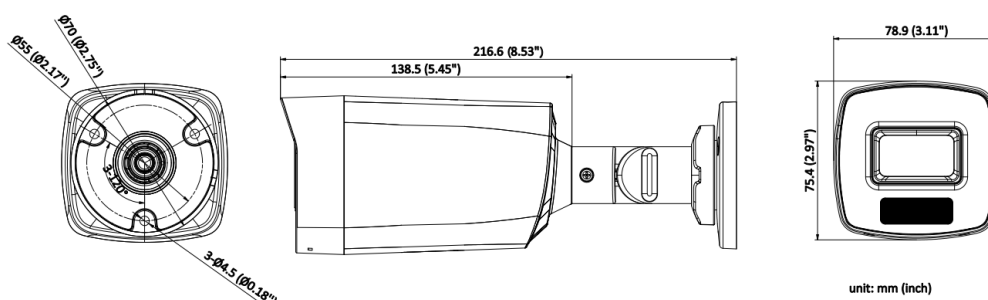

▪ Specification

Camera	
Image Sensor	2 MP CMOS
Max. Resolution	1920 (H) × 1080 (V)
Min. Illumination	0.02 Lux @ (F2.2, AGC ON), 0 Lux with IR
Shutter Time	PAL: 1/25 s to 1/50,000 s; NTSC: 1/30 s to 1/50,000 s
Day & Night	ICR
Angle Adjustment	Pan: 0 to 360°, Tilt: 0 to 75°, Rotate: 0 to 360°
Signal System	PAL/NTSC
Lens	
Lens Type	Fixed focal lens, 2.8 and 3.6 mm optional
Focal Length & FOV	2.8 mm, horizontal FOV: 97°, vertical FOV: 54°, diagonal FOV: 113° 3.6 mm, horizontal FOV: 77°, vertical FOV: 43°, diagonal FOV: 90°
Lens Mount	M12
Illuminator	
Supplement Light Type	White Light, IR
Supplement Light Range	IR : Up to 40 m White Light : Up to 40 m
Image	
Image Parameters Switch	STD/HIGH-SAT/HIGHLIGHT
Image Settings	Brightness, Sharpness, Smart IR
Frame Rate	TVI: 1080p @ 30 fps, 1080p @ 25 fps AHD: 1080p @ 30 fps, 1080p @ 25 fps CVI: 1080p @ 30 fps, 1080p @ 25 fps CVBS: PAL/NTSC
Wide Dynamic Range (WDR)	Digital WDR
Image Enhancement	DWDR/BLC/HLC/Global
White Balance	Auto/Manual
AGC	Yes
Interface	
Video Output	Switchable TVI/AHD/CVI/CVBS
General	
Material	Front cover: metal Main body: plastic
Dimension	78.9 mm × 75.4 mm × 216.6 mm (3.11" × 2.97" × 8.53")
Weight	Max. 340 g (0.75 lb.)
Operating Condition	-40 °C to 60 °C (-40 °F to 140 °F). Humidity: 90% or less (non-condensation)
Communication	HIKVISION-C
Language	English
Power Supply	12 VDC ± 25%, Max. 4.8 W *You are recommended to use one power adapter to supply the power for one camera.
Approval	
Protection	IP67

▪ **Available Model**

DS-2CE17D0T-EXLF(2.8mm)

DS-2CE17D0T-EXLF(3.6mm)

▪ **Dimension**

▪ **Accessory**

▪ **Optional**

DS-2280ZJ Wall Mount	DS-1280ZJ-XS Junction Box
	

Headquarters