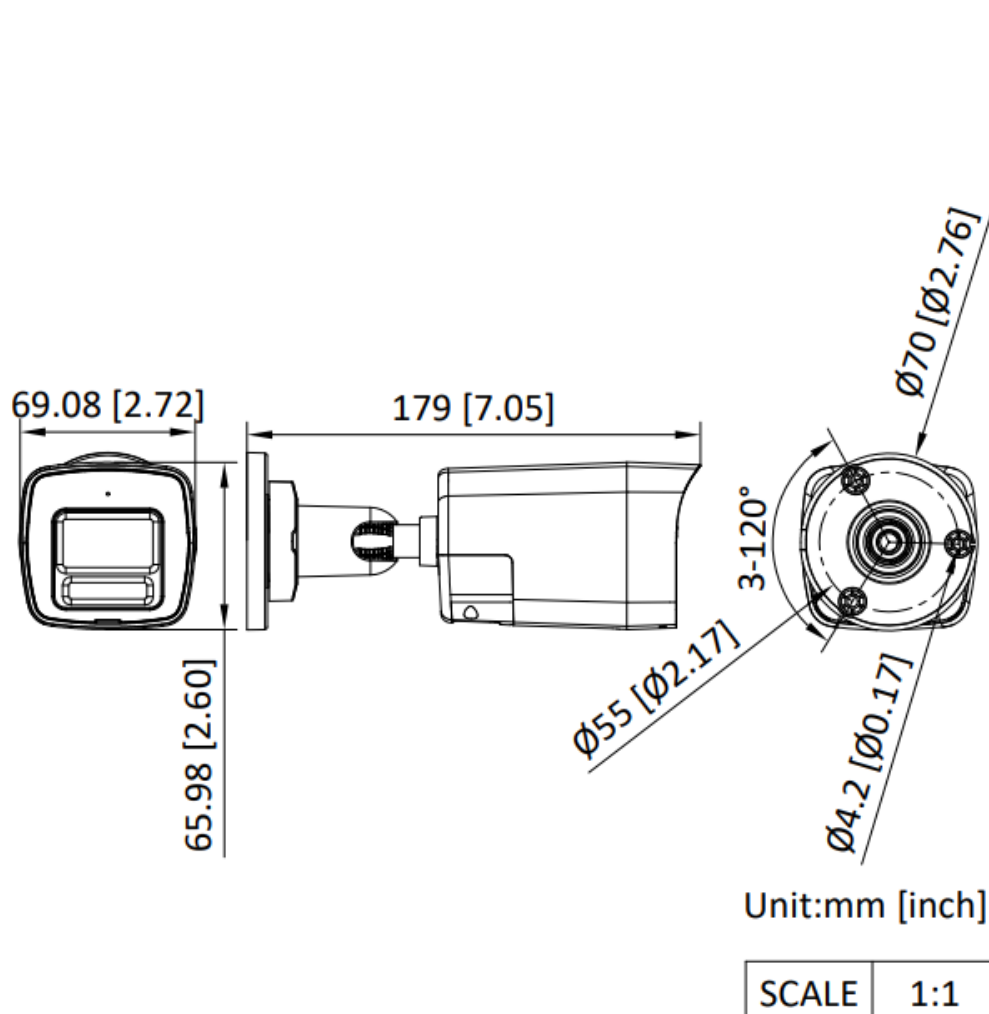

Built-in Speaker	Yes
General	
Power	12 VDC $\pm$ 25%, max.7.7 W
Material	Metal
Dimension	179 mm $\times$ 66 mm $\times$ 69.1 mm (7.05" $\times$ 2.6" $\times$ 2.72")
Weight	Approx. 435 g (0.96 lb.)
Operating Condition	-40 $^{\circ}$C to 60 $^{\circ}$C (-40 $^{\circ}$F to 140 $^{\circ}$F). Humidity 90% or less (non-condensing)
Communication	HIKVISION-C
Language	English
Approval	
Protection	IP67

▪ **Available Model**

DS-2CE16D0T-LXTS(2.8mm)

DS-2CE16D0T-LXTS(3.6mm)

▪ **Dimension**

▪ **Accessory**