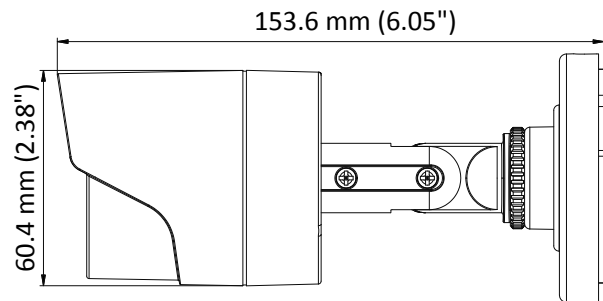

Dimensions