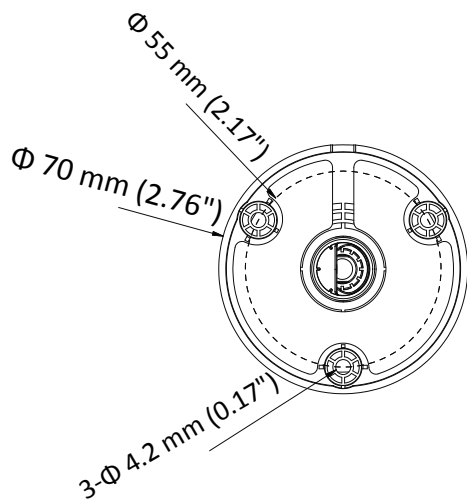

Dimensions