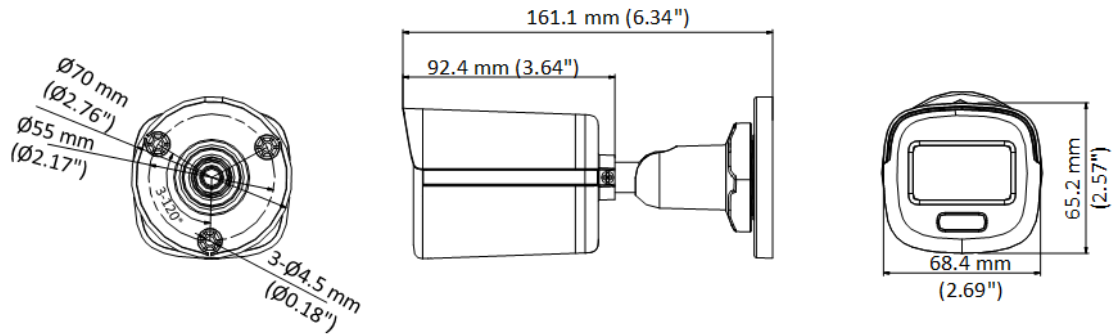

▪ **Available Model**

DS-2CE10KF3T-E

▪ **Dimension**

▪ **Accessory**

▪ **Optional**

DS-1280ZJ-XS

Junction box