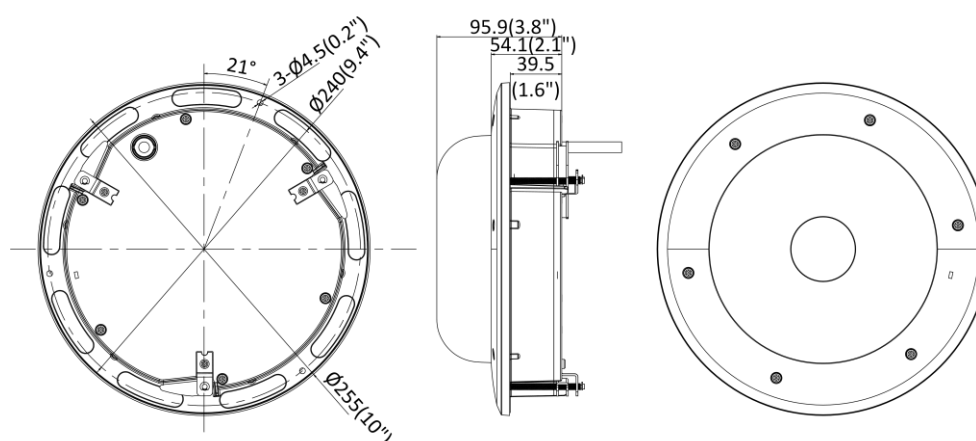

Power Supply	12 VDC \pm 20%, reverse polarity protection; three-core terminal block 24 VAC \pm 20%; PoE (802.3af, class 0)
Power Consumption and Current	12 VDC, 1.2 A, 14 W 24 VAC, 1 A, 14 W PoE (802.3af, 36 to 57 VDC), 0.36 A to 0.22 A, 13 W, class 0
Material	Bubble: plastic, camera: metal
Dimensions	Camera: \varnothing 255 \times 95.9 mm (10" \times 3.8") With package: 312 \times 311 \times 163 mm (13.2" \times 10.3" \times 11.5")
Weight	Camera: 2.1 kg (4.7 lb.) With package: 3.4 kg (7.5 lb.)

▪ Dimension

Unit: mm(inch)

Distributed by

**HIKVISION®****Headquarters**

No.555 Qianmo Road, Binjiang District,
Hangzhou 310051, China
T +86-571-8807-5998
overseasbusiness@hikvision.com

Hikvision USA

T +1-909-895-0400
sales.usa@hikvision.com