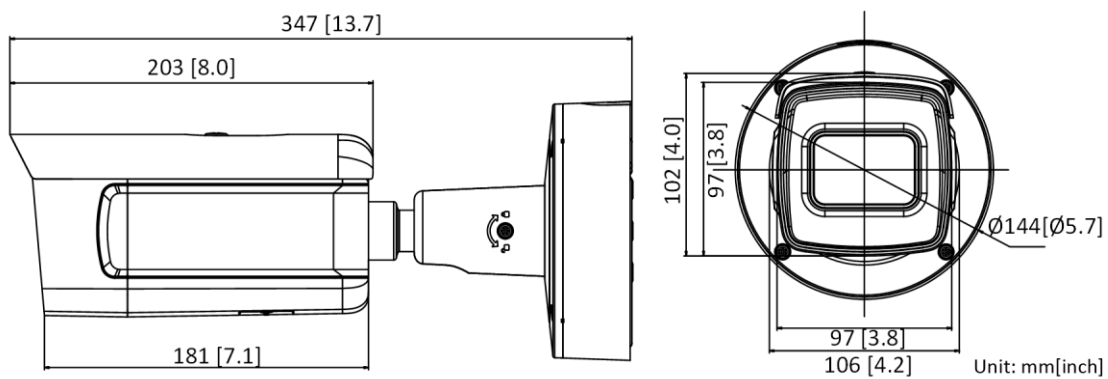

Available Model

DS-2CD5AC5G0-IZS (2.8 to 12 mm), DS-2CD5AC5G0-IZHS (2.8 to 12 mm))

* -H: Heater supported.

▪ Typical Application

Hikvision products are classified into three levels according to their anti-corrosion performance. Refer to the following description to choose for your using environment.

Dimension

Accessory

DS-1475ZJ-SUS
Vertical Pole Mount

DS-1476ZJ-SUS
Corner Mount

Distributed by

**HIKVISION®****Headquarters**

No.555 Qianmo Road, Binjiang District,
Hangzhou 310051, China
T +86-571-8807-5998
overseasbusiness@hikvision.com