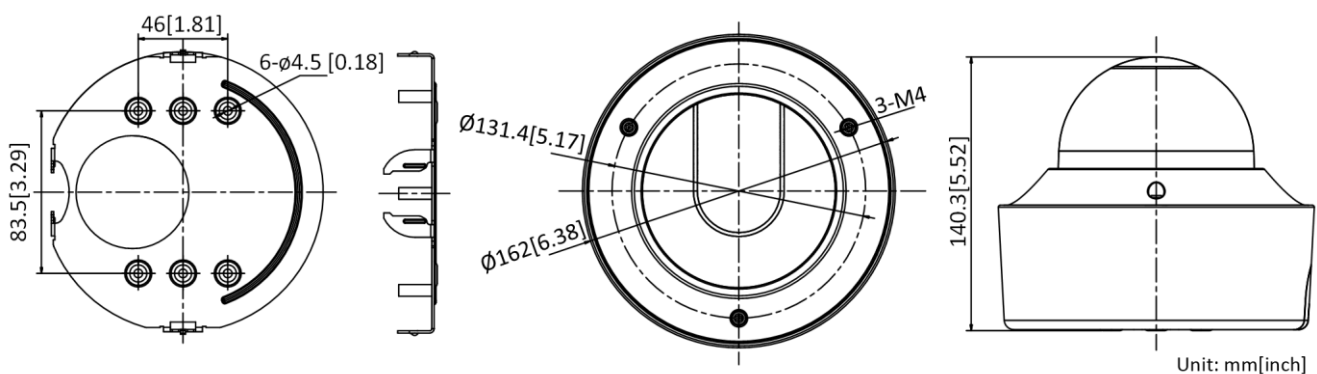

A, class 4 Without extra load: 12 VDC, 1.2 A, max. 15 W; PoE (802.3at, 42.5 V to 57 V), 0.4 A to 0.3 A, class 4 "with extra load" means that an extra device is connected to and powered by the camera.
Heater	-H: yes
Material	Metal
Dimensions	Camera: $\Phi 162 \times 140.3$ mm ($\Phi 6.4'' \times 5.5''$) With package: $251 \times 215 \times 189$ mm ($9.9'' \times 8.5'' \times 7.4''$)
Weight	Camera: 1450 g (3.2 lb.) With package: 1950 g (4.3 lb.)
Approval	
EMC	47 CFR Part 15, Subpart B; EN 55032: 2015, EN 61000-3-2: 2014, EN 61000-3-3: 2013, EN 50130-4: 2011 +A1: 2014; AS/NZS CISPR 32: 2015; ICES-003: Issue 6, 2016; KN 32: 2015, KN 35: 2015
Safety	UL 60950-1, IEC 60950-1:2005 + Am 1:2009 + Am 2:2013, EN 60950-1:2005 + Am 1:2009 + Am 2:2013, IS 13252(Part 1):2010+A1:2013+A2:2015
Chemistry	2011/65/EU, 2012/19/EU, Regulation (EC) No 1907/2006
Protection	Ingress protection: IK10 (IEC 62262:2002), IP67 (IEC 60529-2013)

* Listed resolutions are only selectable options. It does not mean that all streams can work at their maximum resolution at the same time.

Available Model

DS-2CD5585G0-IZS (2.8 to 12 mm), DS-2CD5585G0-IZHS (2.8 to 12 mm), DS-2CD5585G0-IZS (8 to 32 mm), DS-2CD5585G0-IZHS (8 to 32 mm)

Dimension