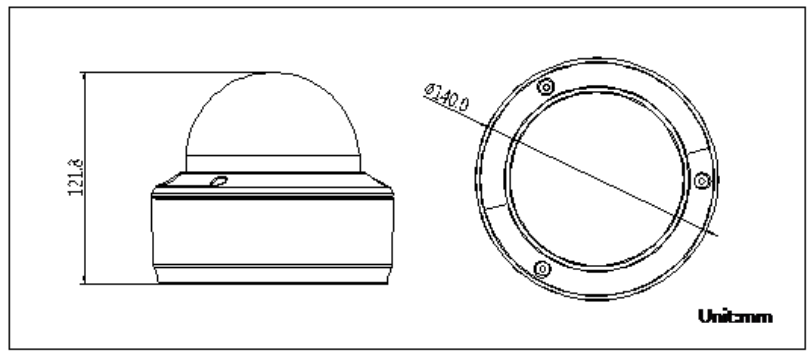

Dimensions

Audio

Environment Noise Filtering	Support
Audio I/O	Support dual audio track, stereo
Audio Sampling Rate	16kHz / 32kHz / 44.1kHz / 48kHz

Smart Feature-set

Behavior Analysis	Line crossing detection, Intrusion detection, Region entrance, Region exiting, Unattended baggage, Object removal
Line Crossing Detection	Cross a pre-defined virtual line
Intrusion Detection	Enter and loiter in a pre-defined virtual region
Region Entrance	Enter a pre-defined virtual region from the outside place
Region Exiting	Exit from a pre-defined virtual region
Unattended Baggage	Objects left over in the pre-defined region such as the baggage, purse, dangerous materials
Object Removal	Objects removed from the pre-defined region, such as the exhibits on display.
Exception Detections	Scene change detection, Sudden audio increase/decrease detection, Audio loss detection, Defocus detection
Recognition	Face detection recognition
Statistics	Object Counting (Entrance and Exit object number is accounted and showed on screen in real time)

General

Impact Protection	IK10
IR Distance	30m
Operating Conditions	-30 °C – 60 °C (-22 °F – 140 °F), Humidity 95% or less (non-condensing)
Power Supply	12 V DC ± 10%, PoE (802.3af)
Power Consumption	Max. 6 W (Max. 9W, IR: 2W, motorized VF lens: 1W)
Dimensions	Φ 140 × 121.8 mm (Φ 5.51" × 4.80")
Weight	1400 g (3.09 lbs)

Order Models

DS-2CD4125FWD-IZ

Accessories