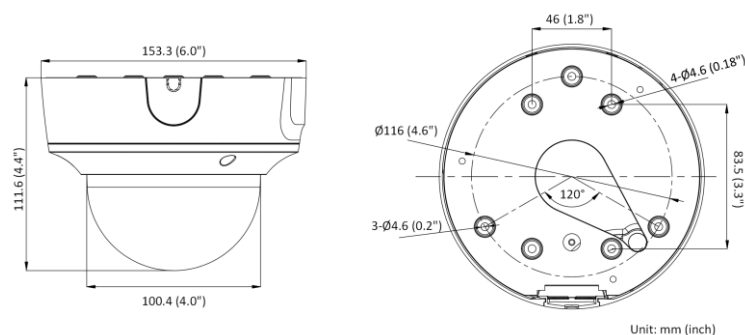

▪ Available Model

DS-2CD3786G2T-IZS (2.7 to 13.5 mm, 7 to 35 mm)

▪ Typical Application

Hikvision products are classified into three levels according to their anti-corrosion performance. Refer to the following description to choose for your using environment.

This model has NO SPECIFIC PROTECTION.

Level	Description
Top-level protection	Hikvision products at this level are equipped for use in areas where professional anti-corrosion protection is a must. Typical application scenarios include coastlines, docks, chemical plants, and more.
Moderate protection	Hikvision products at this level are equipped for use in areas with moderate anti-corrosion demands. Typical application scenarios include coastal areas about 2 kilometers (1.24 miles) away from coastlines, as well as areas affected by acid rain.
No specific protection	Hikvision products at this level are equipped for use in areas where no specific anti-corrosion protection is needed.

▪ Dimension