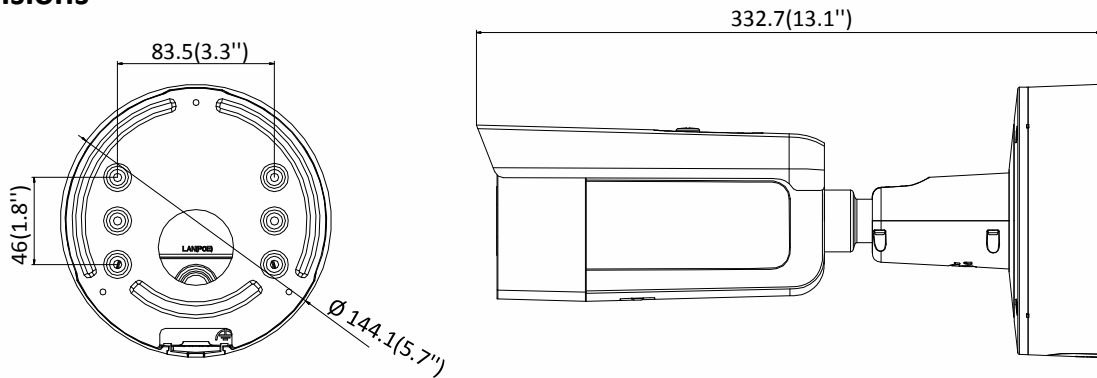

	PoE (802.3at, class 4)
Power Consumption and Current	12 VDC, 1.2A, max. 14.5W PoE: (802.3at, 42.5V to 57V), 0.5A to 0.3A, max. 18W
Protection Level	IP67, IK10
Accessory	The junction box is included in the package
Material	Front cover: metal, back cover: metal
Dimensions	Camera: $\Phi 144 \times 332.7$ mm ($\Phi 5.7" \times 13.1"$)
Weight	Camera: 1400 g (3.1 lb.) With package: 2500 g (5.5 lb.)

Dimensions

Unit: mm(inch)

Accessories

DS-1475ZJ-SUS
Vertical Pole Mount

DS-1476ZJ-SUS
Corner Mount

DS-1275ZJ-S-SUS
Vertical Pole Mount

Distributed by

HIKVISION