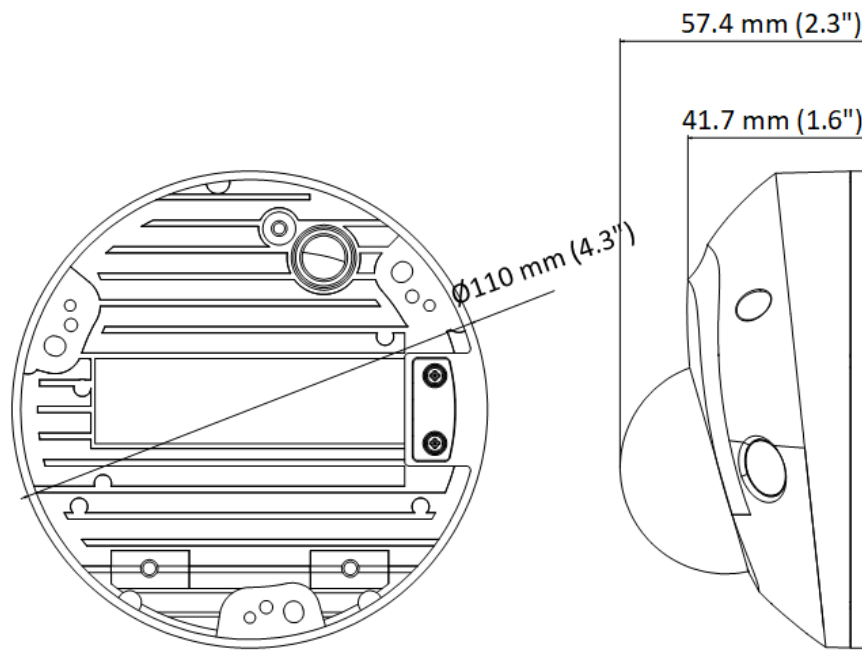

▪ **Dimension**

Unit: mm (inch)

▪ **Accessory**

▪ **Optional**

DS-1276ZJ-SUS Corner Mount	DS-1275ZJ-SUS Vertical Pole Mount	DS-1275ZJ-SUS(Black) Vertical Pole Mount	DS-1272ZJ-120 Wall Mount	DS-1280ZJ-DM46(Black) Junction Box
DS-1276ZJ-SUS(Black) Corner Mount	DS-1280ZJ-DM46 Junction Box	DS-1272ZJ-120B Wall Mount	DS-1271ZJ-120(Black) Pendant Mount	DS-1271ZJ-120 Pendant Mount