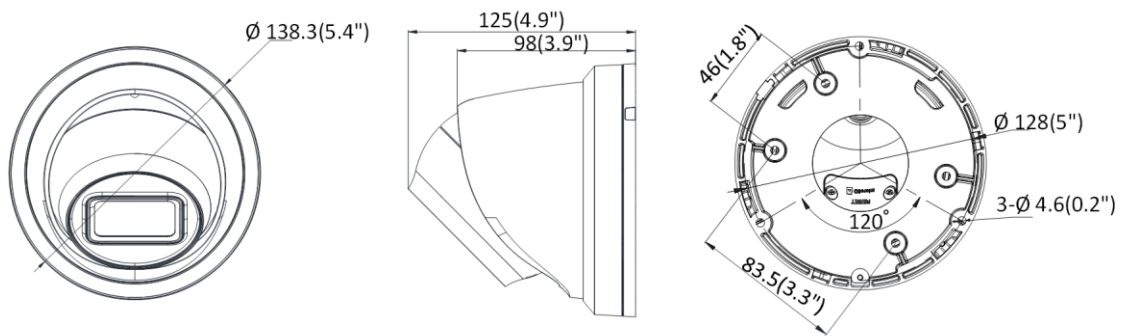

Dimensions

Unit: mm(inch)

Accessory