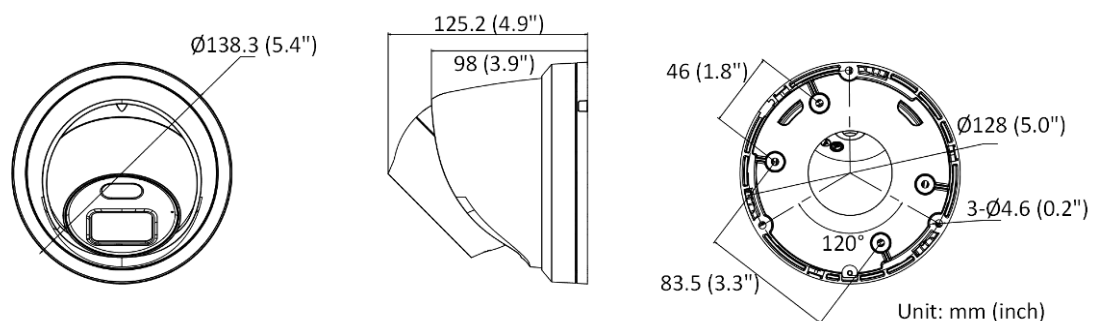

Safety	UL (UL 60950-1); CB (IEC 60950-1:2005 + Am 1:2009 + Am 2:2013, IEC 62368-1:2014); CE-LVD (EN 60950-1:2005 + Am 1:2009 + Am 2:2013, IEC 62368-1:2014); BIS (IS 13252(Part 1):2010+A1:2013+A2:2015); LOA (IEC/EN 60950-1)
Environment	CE-RoHS (2011/65/EU); WEEE (2012/19/EU); Reach (Regulation (EC) No 1907/2006)
Protection	IP67 (IEC 60529-2013)

▪ Available Model

DS-2CD3347G2-LS (2.8/4/6 mm)

DS-2CD3347G2-LSU (2.8/4/6 mm)

▪ Typical Application

Hikvision products are classified into three levels according to their anti-corrosion performance. Refer to the following description to choose for your using environment.

This model has NO SPECIFIC PROTECTION.

Level	Description
Top-level protection	Hikvision products at this level are equipped for use in areas where professional anti-corrosion protection is a must. Typical application scenarios include coastlines, docks, chemical plants, and more.
Moderate protection	Hikvision products at this level are equipped for use in areas with moderate anti-corrosion demands. Typical application scenarios include coastal areas about 2 kilometers (1.24 miles) away from coastlines, as well as areas affected by acid rain.
No specific protection	Hikvision products at this level are equipped for use in areas where no specific anti-corrosion protection is needed.

▪ Dimension