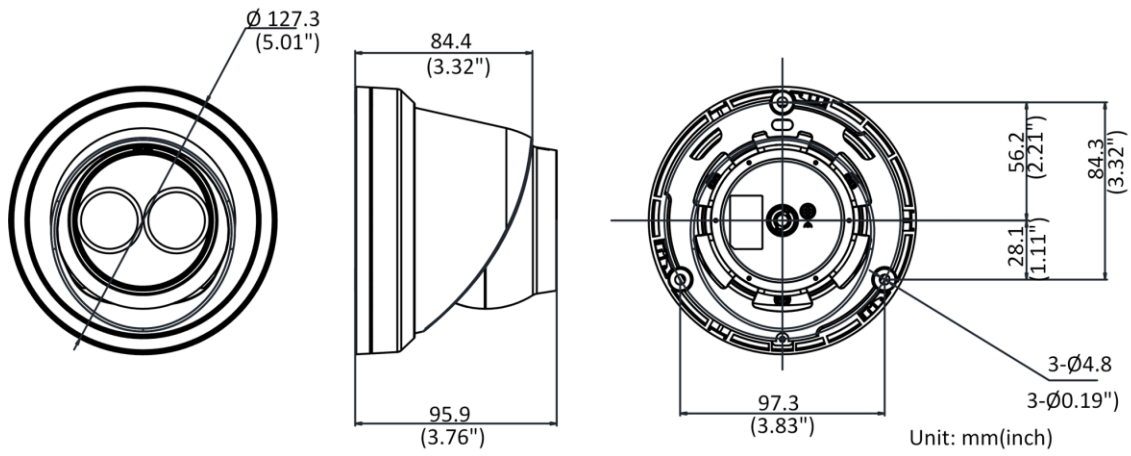

Dimension

Accessory