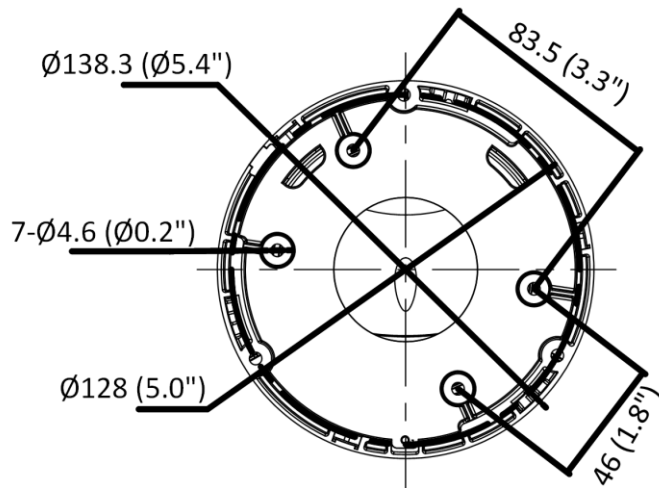

Safety	UL (UL 60950-1); CB (IEC 60950-1:2005 + Am 1:2009 + Am 2:2013, IEC 62368-1:2014); CE-LVD (EN 60950-1:2006+A2:2013, IEC 62368-1:2014+A11:2017); BIS (IS 13252(Part 1):2010+A1:2013+A2:2015); LOA (SANS IEC60950-1)
Environment	CE-RoHS (2011/65/EU); WEEE (2012/19/EU); Reach (Regulation (EC) No 1907/2006)
Protection	Ingress protection: IP67 (IEC 60529-2013)

▪ **Available Model**

DS-2CD3326G2-ISU/SL (2.8/4/6 mm)

▪ **Dimension**

Unit: mm (inch)