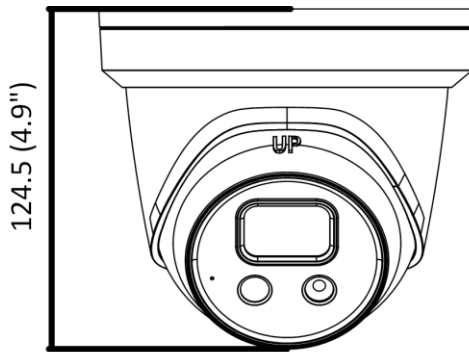

Safety	UL (UL 60950-1); CB (IEC 60950-1:2005 + Am 1:2009 + Am 2:2013, IEC 62368-1:2014); CE-LVD (EN 60950-1:2006+A2:2013, IEC 62368-1:2014+A11:2017); BIS (IS 13252(Part 1):2010+A1:2013+A2:2015); LOA (SANS IEC60950-1)
Environment	CE-RoHS (2011/65/EU); WEEE (2012/19/EU); Reach (Regulation (EC) No 1907/2006)
Protection	Ingress protection: IP67 (IEC 60529-2013)

▪ **Available Model**

DS-2CD3326G2-ISU/SL (2.8/4/6 mm)

▪ **Dimension**

Unit: mm (inch)