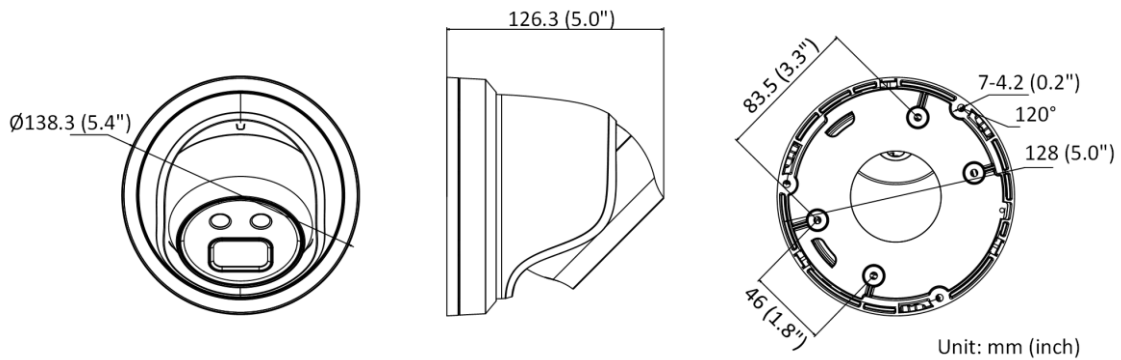

Safety	UL (UL 60950-1); CB (IEC 60950-1: 2005 + Am 1: 2009 + Am 2: 2013, IEC 62368-1: 2014); CE-LVD (EN 60950-1: 2006+A2: 2013, IEC 62368-1: 2014+A11: 2017); BIS (IS 13252(Part 1): 2010+A1: 2013+A2: 2015); LOA (SANS IEC60950-1)
Environment	CE-RoHS (2011/65/EU); WEEE (2012/19/EU); Reach (Regulation (EC) No 1907/2006)
Protection	IP67 (IEC 60529-2013)

▪ **Available Model**

DS-2CD3326G2-IS (2.8/4/6 mm)

▪ **Dimension**