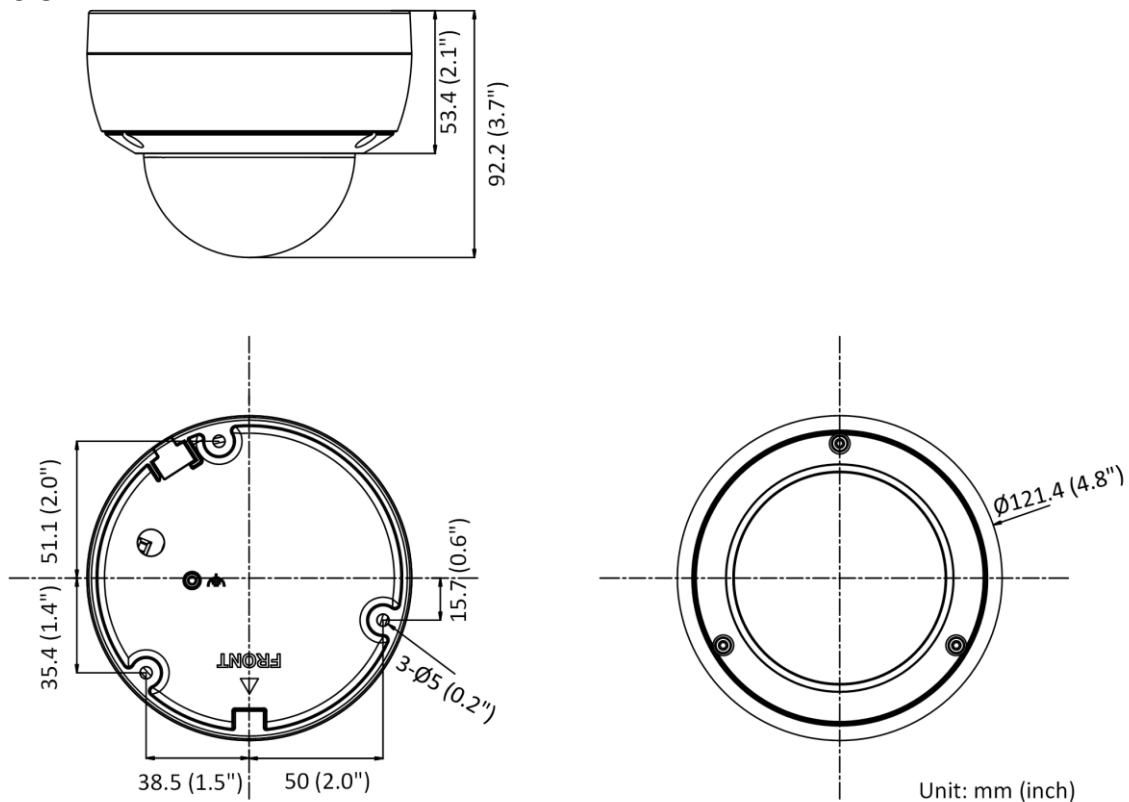

▪ **Available Model**

DS-2CD3163G2-ISU (2.8/4/6 mm)

DS-2CD3163G2-IU (2.8/4/6 mm)

▪ **Typical Application**

Hikvision products are classified into three levels according to their anti-corrosion performance. Refer to the following description to choose for your using environment.

This model has NO SPECIFIC PROTECTION.

Level	Description
Top-level protection	Hikvision products at this level are equipped for use in areas where professional anti-corrosion protection is a must. Typical application scenarios include coastlines, docks, chemical plants, and more.
Moderate protection	Hikvision products at this level are equipped for use in areas with moderate anti-corrosion demands. Typical application scenarios include coastal areas about 2 kilometers (1.24 miles) away from coastlines, as well as areas affected by acid rain.
No specific protection	Hikvision products at this level are equipped for use in areas where no specific anti-corrosion protection is needed.

▪ **Dimension**