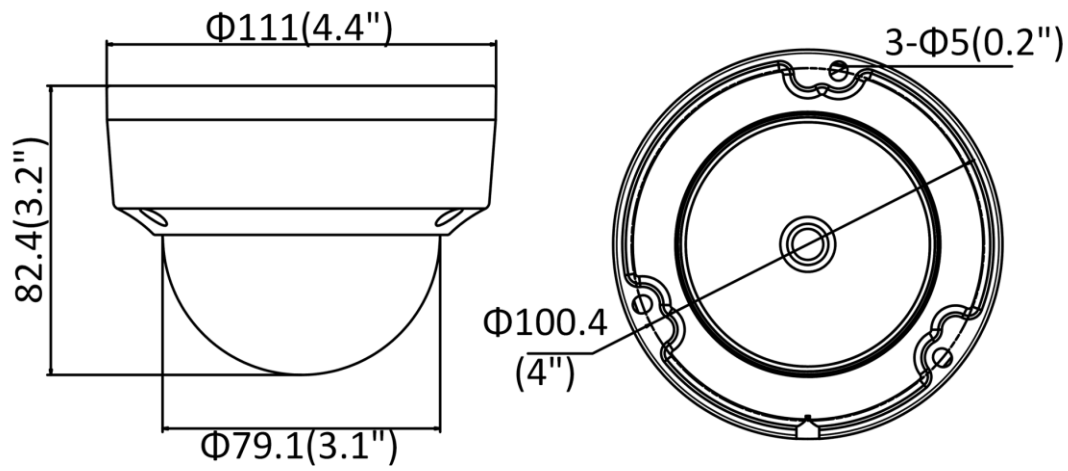

Dimension

Unit: mm(inch)

Accessory