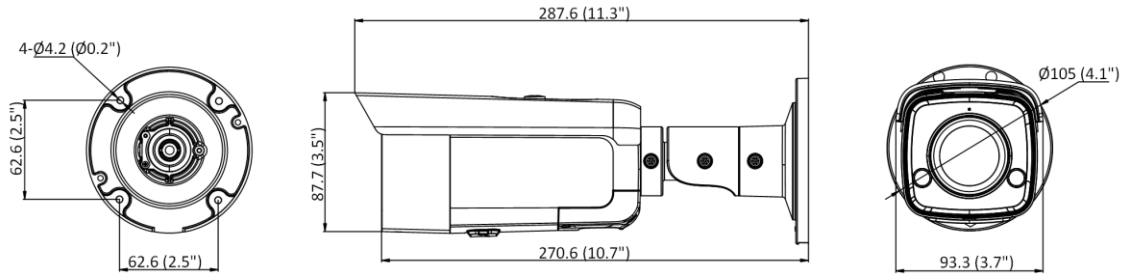

▪ **Available Model**

DS-2CD2T66G2-ISU/SL (2.8/4/6 mm)

▪ **Dimension**

Unit: mm (inch)

▪ **Accessory**

▪ **Optional**

DS-1260ZJ	DS-1280ZJ-S	DS-1276ZJ-SUS	DS-1275ZJ-S-SUS
Junction Box	Junction Box	Corner Mount	Vertical Pole Mount