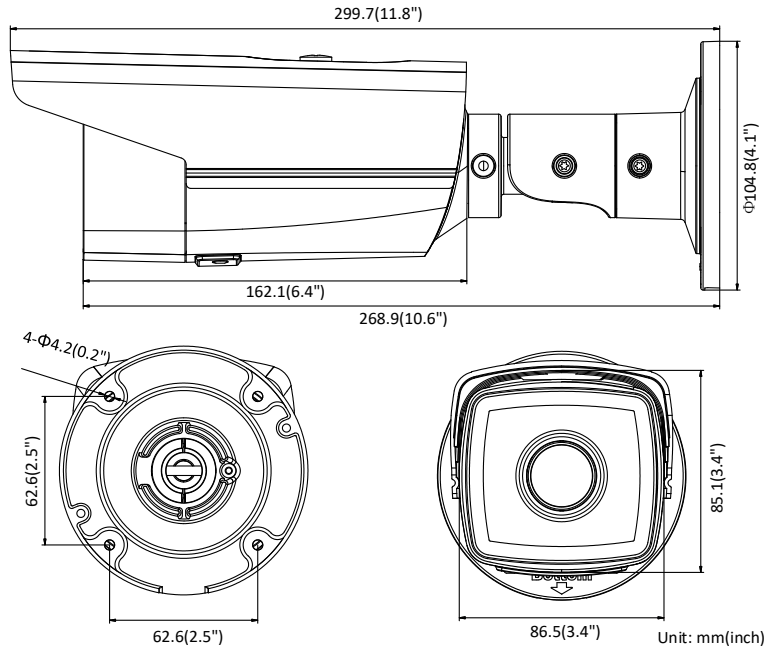

Dimension

Accessory

DS-1260ZJ(Black)
Junction Box

Distributed by

Headquarters
No.555 Qianmo Road, Binjiang District,
Hangzhou 310051, China
T +86-571-8807-5998
overseasbusiness@hikvision.com

Hikvision USA
T +1-909-895-0400
sales.usa@hikvision.com

Hikvision Australia
T +61-2-8599-4233
salesau@hikvision.com

Hikvision India
T +91-22-28469900
sales@pramahikvision.com

Hikvision Canada
T +1-866-200-6690
sales.canada@hikvision.com

Hikvision Thailand
T +662-275-9949
sales.thailand@hikvision.com

Hikvision Europe
T +31-23-5542770
sales.eu@hikvision.com

Hikvision Italy
T +39-0438-6902
info.it@hikvision.com

Hikvision Brazil
T +55 11 3318-0050
Latam.support@hikvision.com

Hikvision Turkey
T +90 [216]521 7070- 7074
sales.tr@hikvision.com

Hikvision Malaysia
T +601-7652-2413
sales.my@hikvision.com

Hikvision UK & Ireland
T +01628-902140
sales.uk@hikvision.com

Hikvision South Africa
Tel: +27 [10] 0351172
sale.africa@hikvision.com

Hikvision France
T +33[0]1-85-330-450
info.fr@hikvision.com

Hikvision Kazakhstan
T +7-727-9730667
nikia.panfilov@hikvision.ru

Hikvision Vietnam
T +84-974270888
sales.vt@hikvision.com

Hikvision UAE
T +971-4-4432090
salesme@hikvision.com

Hikvision Singapore
T +65-6684-4718
sg@hikvision.com

Hikvision Spain
T +34-91-737-16-55
info.es@hikvision.com

Hikvision Tashkent
T +99-87-1238-9438
uzb@hikvision.ru

Hikvision Hong Kong
T +852-2151-1761
info.hk@hikvision.com

Hikvision Russia
T +7-495-669-67-99
saleru@hikvision.com

Hikvision Korea
T +82-(0)31-731-8817
sales.korea@hikvision.com

Hikvision Poland
T +48-22-460-01-50
info.pl@hikvision.com

Hikvision Indonesia
T +62-21-2933759
Sales.Indonesia@hikvision.com

Hikvision Colombia
sales.colombia@hikvision.com