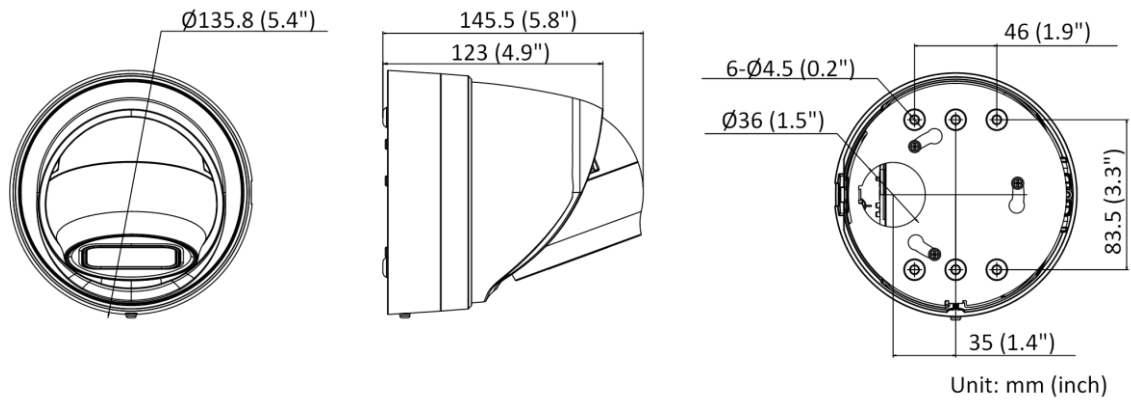

▪ **Available Model**

DS-2CD2H86G2-IZS (2.8 to 12 mm)

▪ **Dimension**