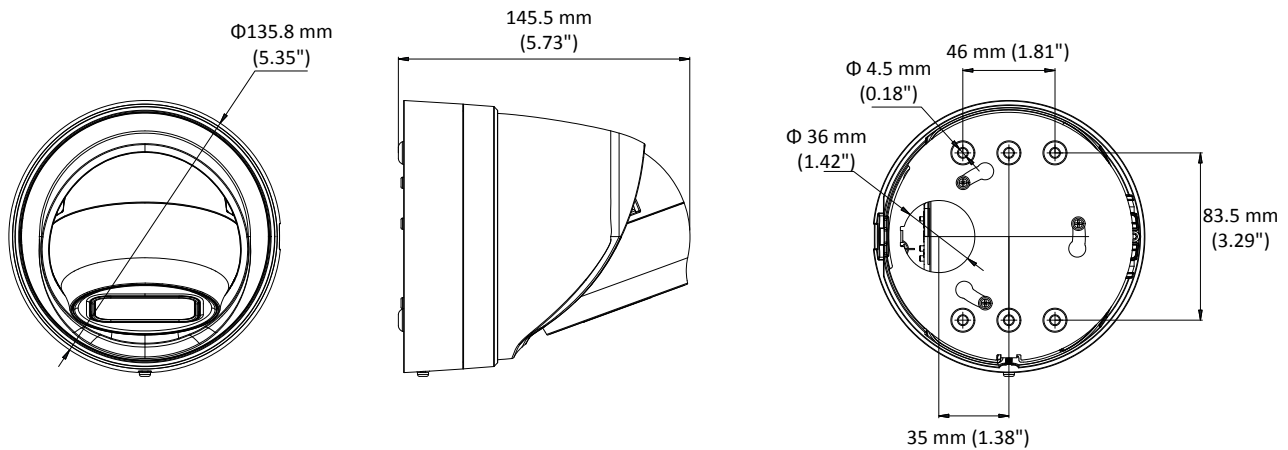

Dimensions

Accessories

DS-1473ZJ-135

Wall Mount

Pendant Mount

DS-1281ZJ-DM23

Inclined Ceiling Mount

DS-1475ZJ-SUS

Vertical Pole Mount

DS-1476ZJ-SUS

Corner Mount

DS-1473ZJ-135B

Wall Mount
with Junction Box

Distributed by