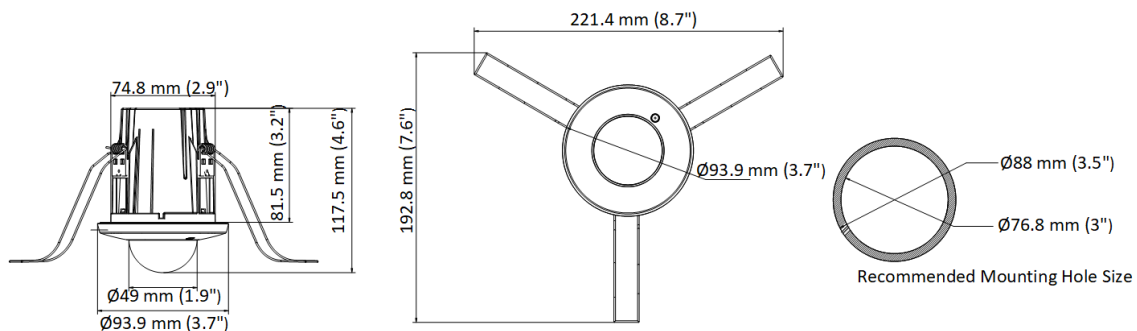

Camera Weight	Approx. 155 g (0.3 lb.)
With Package Weight	Approx. 325 g (0.7 lb.)
Approval	
EMC	FCC (47 CFR Part 15, Subpart B); CE-EMC (EN 55032: 2015, EN 61000-3-2:2019, EN 61000-3-3:2013+A1:2019, EN 50130-4: 2011 +A1: 2014);
Safety	CB (IEC 62368-1:2014+A11); CE-LVD (EN 62368-1:2014/A11:2017)
Environment	CE-RoHS (2011/65/EU); WEEE (2012/19/EU); Reach (Regulation (EC) No 1907/2006)

▪ Dimension

Unit: mm (inch)

Distributed by

**HIKVISION®****Headquarters**

No.555 Qianmo Road, Binjiang District,
Hangzhou 310051, China
T +86-571-8807-5998
overseasbusiness@hikvision.com

Hikvision USA
T +1-909-895-0400
sales.usa@hikvision.com