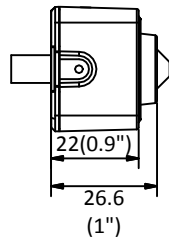

	60Hz: 1fps (1920 × 1080, 1280 × 960, 1280 × 720, 704 × 480, 640 × 480)
Image Enhancement	3D DNR
Image Settings	Rotate mode, saturation, brightness, contrast, sharpness adjustable by client software or web browser
Day/Night Switch	Day/Night/Auto/Schedule
Network	
Network Storage	Support NAS (NFS, SMB/CIFS)
Alarm Trigger	Motion detection, video tampering, IP address conflict, illegal login
Protocols	TCP/IP, ICMP, HTTP, HTTPS, FTP, DHCP, DNS, DDNS, RTP, RTSP, RTCP, PPPoE, NTP, UPnP™, SMTP, SNMP, IGMP, 802.1X, QoS, IPv6, Bonjour
General Function	Anti-flicker, heartbeat, mirror, password protection, privacy mask, watermark, IP address filter
API	ONVIF (PROFILE S, PROFILE G), ISAPI
Simultaneous Live View	Up to 6 channels
User/Host	Up to 32 users 3 levels: Administrator, Operator and User
Client	iVMS-4200, Hik-Connect, iVMS-5200, iVMS-4500
Web Browser	IE8+, Chrome 31.0-44, Firefox 30.0-51, Safari 8.0+
Interface	
Audio	1 input (line in)
Communication Interface	1 RJ45 10M/100M self-adaptive Ethernet port
Reset Button	Yes
General	
Operating Conditions	-30 °C to +60 °C (-22 °F to +140 °F), Humidity 95% or less (non-condensing)
Power Supply	12 VDC ± 20%, Φ 5.5 mm coaxial plug power
Power Consumption and Current	12 VDC, 0.3 A, max. 3 W
Material	Aluminum Alloy
Dimensions	Without /M model: 31 mm × 31 mm × 26 mm (1.2" × 1.2" × 1") With /M model: 31 mm × 31 mm × 39 mm (1.2" × 1.2" × 1.5")
Weight	With package: approx. 202 g (0.4 lb.) Camera: approx. 93 g (0.2 lb.)

Available Models:

DS-2CD2D21G0/M-D/NF(2.8 mm) DS-2CD2D21G0/M-D/NF(4 mm), DS-2CD2D21G0-D/NF(3.7mm)

Dimensions

Without /M Model

With /M Model

Unit: mm (inch)

Distributed by

HIKVISION®