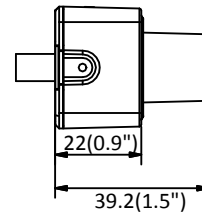

	60Hz: 1fps (1920 × 1080, 1280 × 960, 1280 × 720, 704 × 480, 640 × 480)
Image Enhancement	3D DNR
Image Settings	Rotate mode, saturation, brightness, contrast, sharpness adjustable by client software or web browser
Day/Night Switch	Day/Night/Auto/Schedule
Network	
Network Storage	Support NAS (NFS, SMB/CIFS)
Alarm Trigger	Motion detection, video tampering, IP address conflict, illegal login
Protocols	TCP/IP, ICMP, HTTP, HTTPS, FTP, DHCP, DNS, DDNS, RTP, RTSP, RTCP, PPPoE, NTP, UPnP™, SMTP, SNMP, IGMP, 802.1X, QoS, IPv6, Bonjour
General Function	Anti-flicker, heartbeat, mirror, password protection, privacy mask, watermark, IP address filter
API	ONVIF (PROFILE S, PROFILE G), ISAPI
Simultaneous Live View	Up to 6 channels
User/Host	Up to 32 users 3 levels: Administrator, Operator and User
Client	iVMS-4200, Hik-Connect, iVMS-5200, iVMS-4500
Web Browser	IE8+, Chrome 31.0-44, Firefox 30.0-51, Safari 8.0+
Interface	
Audio	1 input (line in)
Communication Interface	1 RJ45 10M/100M self-adaptive Ethernet port
Reset Button	Yes
General	
Operating Conditions	-30 °C to +60 °C (-22 °F to +140 °F), Humidity 95% or less (non-condensing)
Power Supply	12 VDC ± 20%, Φ 5.5 mm coaxial plug power
Power Consumption and Current	12 VDC, 0.3 A, max. 3 W
Material	Aluminum Alloy
Dimensions	Without /M model: 31 mm × 31 mm × 26 mm (1.2" × 1.2" × 1") With /M model: 31 mm × 31 mm × 39 mm (1.2" × 1.2" × 1.5")
Weight	With package: approx. 202 g (0.4 lb.) Camera: approx. 93 g (0.2 lb.)

Available Models:

DS-2CD2D21G0/M-D/NF(2.8 mm) DS-2CD2D21G0/M-D/NF(4 mm), DS-2CD2D21G0-D/NF(3.7mm)

Dimensions

Without /M Model

With /M Model

Unit: mm (inch)

Distributed by

HIKVISION®