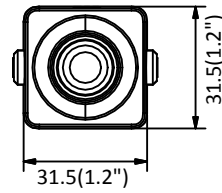

	60Hz: 1fps (1920 × 1080, 1280 × 960, 1280 × 720, 704 × 480, 640 × 480)
Image Enhancement	3D DNR
Image Settings	Rotate mode, saturation, brightness, contrast, sharpness adjustable by client software or web browser
Day/Night Switch	Day/Night/Auto/Schedule
Network	
Network Storage	Support NAS (NFS, SMB/CIFS)
Alarm Trigger	Motion detection, video tampering, IP address conflict, illegal login
Protocols	TCP/IP, ICMP, HTTP, HTTPS, FTP, DHCP, DNS, DDNS, RTP, RTSP, RTCP, PPPoE, NTP, UPnP™, SMTP, SNMP, IGMP, 802.1X, QoS, IPv6, Bonjour
General Function	Anti-flicker, heartbeat, mirror, password protection, privacy mask, watermark, IP address filter
API	ONVIF (PROFILE S, PROFILE G), ISAPI
Simultaneous Live View	Up to 6 channels
User/Host	Up to 32 users 3 levels: Administrator, Operator and User
Client	iVMS-4200, Hik-Connect, iVMS-5200, iVMS-4500
Web Browser	IE8+, Chrome 31.0-44, Firefox 30.0-51, Safari 8.0+
Interface	
Audio	1 input (line in)
Communication Interface	1 RJ45 10M/100M self-adaptive Ethernet port
Reset Button	Yes
General	
Operating Conditions	-30 °C to +60 °C (-22 °F to +140 °F), Humidity 95% or less (non-condensing)
Power Supply	12 VDC ± 20%, Φ 5.5 mm coaxial plug power
Power Consumption and Current	12 VDC, 0.3 A, max. 3 W
Material	Aluminum Alloy
Dimensions	Without /M model: 31 mm × 31 mm × 26 mm (1.2" × 1.2" × 1") With /M model: 31 mm × 31 mm × 39 mm (1.2" × 1.2" × 1.5")
Weight	With package: approx. 202 g (0.4 lb.) Camera: approx. 93 g (0.2 lb.)

Available Models:

DS-2CD2D21G0/M-D/NF(2.8 mm) DS-2CD2D21G0/M-D/NF(4 mm), DS-2CD2D21G0-D/NF(3.7mm)

Dimensions

Without /M Model

With /M Model

Unit: mm (inch)

Distributed by

HIKVISION®