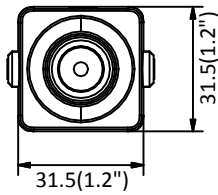

	60Hz: 1fps (1920 × 1080, 1280 × 960, 1280 × 720, 704 × 480, 640 × 480)
Image Enhancement	3D DNR
Image Settings	Rotate mode, saturation, brightness, contrast, sharpness adjustable by client software or web browser
Day/Night Switch	Day/Night/Auto/Schedule
Network	
Network Storage	Support NAS (NFS, SMB/CIFS)
Alarm Trigger	Motion detection, video tampering, IP address conflict, illegal login
Protocols	TCP/IP, ICMP, HTTP, HTTPS, FTP, DHCP, DNS, DDNS, RTP, RTSP, RTCP, PPPoE, NTP, UPnP™, SMTP, SNMP, IGMP, 802.1X, QoS, IPv6, Bonjour
General Function	Anti-flicker, heartbeat, mirror, password protection, privacy mask, watermark, IP address filter
API	ONVIF (PROFILE S, PROFILE G), ISAPI
Simultaneous Live View	Up to 6 channels
User/Host	Up to 32 users 3 levels: Administrator, Operator and User
Client	iVMS-4200, Hik-Connect, iVMS-5200, iVMS-4500
Web Browser	IE8+, Chrome 31.0-44, Firefox 30.0-51, Safari 8.0+
Interface	
Audio	1 input (line in)
Communication Interface	1 RJ45 10M/100M self-adaptive Ethernet port
Reset Button	Yes
General	
Operating Conditions	-30 °C to +60 °C (-22 °F to +140 °F), Humidity 95% or less (non-condensing)
Power Supply	12 VDC ± 20%, Φ 5.5 mm coaxial plug power
Power Consumption and Current	12 VDC, 0.3 A, max. 3 W
Material	Aluminum Alloy
Dimensions	Without /M model: 31 mm × 31 mm × 26 mm (1.2" × 1.2" × 1") With /M model: 31 mm × 31 mm × 39 mm (1.2" × 1.2" × 1.5")
Weight	With package: approx. 202 g (0.4 lb.) Camera: approx. 93 g (0.2 lb.)

Available Models:

DS-2CD2D21G0/M-D/NF(2.8 mm) DS-2CD2D21G0/M-D/NF(4 mm), DS-2CD2D21G0-D/NF(3.7mm)

Dimensions

Without /M Model

With /M Model

Unit: mm (inch)

Distributed by

HIKVISION®