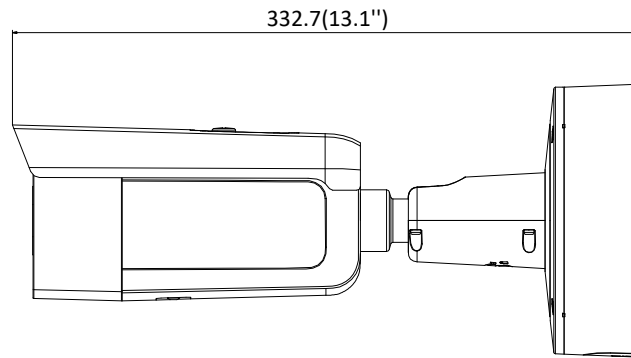

Dimensions