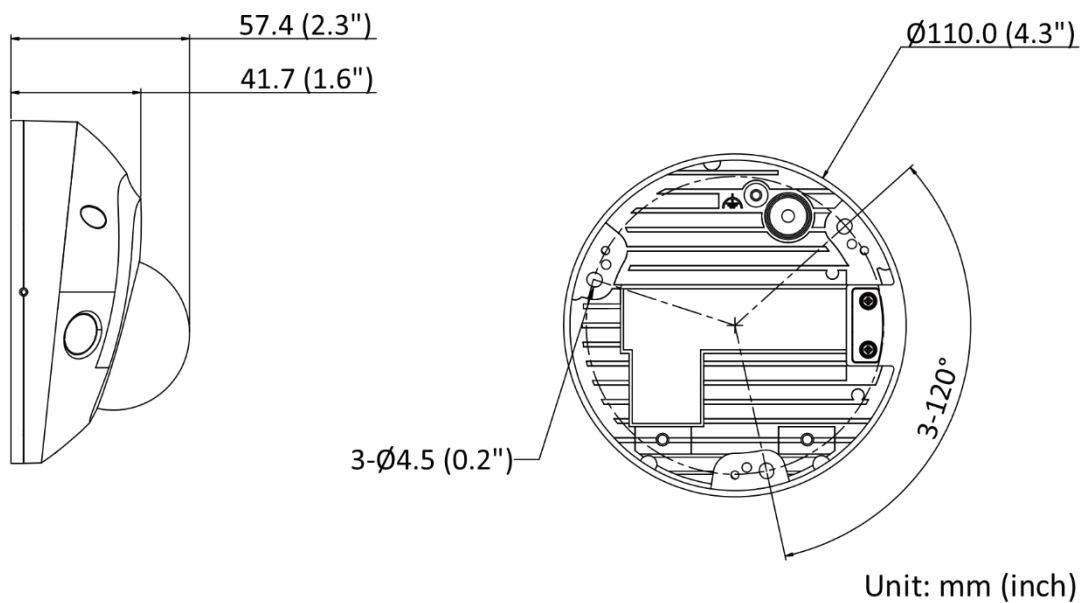

▪ **Typical Application**

Hikvision products are classified into three levels according to their anti-corrosion performance. Refer to the following description to choose for your using environment.

This model has NO SPECIFIC PROTECTION.

Level	Description
Top-level protection	Hikvision products at this level are equipped for use in areas where professional anti-corrosion protection is a must. Typical application scenarios include coastlines, docks, chemical plants, and more.
Moderate protection	Hikvision products at this level are equipped for use in areas with moderate anti-corrosion demands. Typical application scenarios include coastal areas about 2 kilometers (1.24 miles) away from coastlines, as well as areas affected by acid rain.
No specific protection	Hikvision products at this level are equipped for use in areas where no specific anti-corrosion protection is needed.

▪ **Dimension**