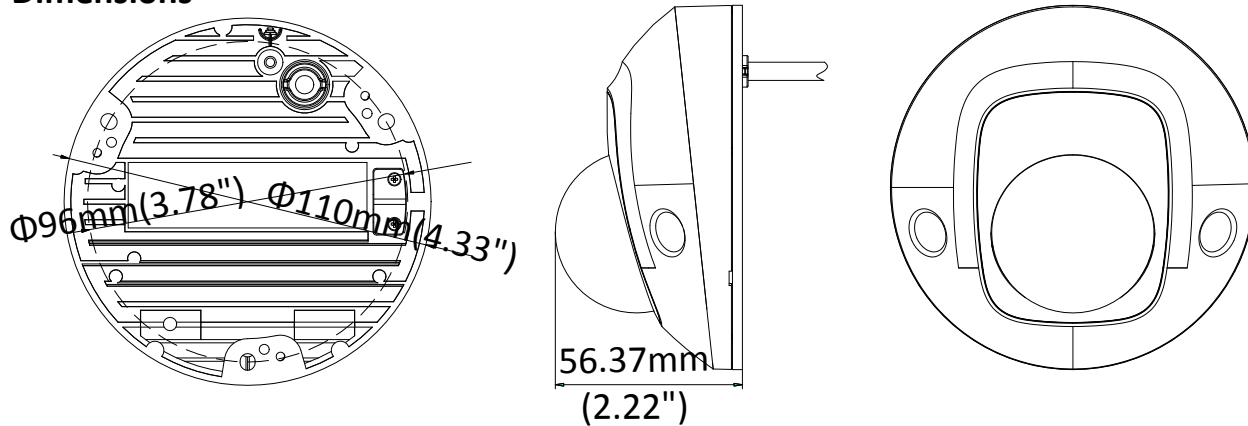

Available Models:

DS-2CD2555FWD-I, DS-2CD2555FWD-IS, DS-2CD2555FWD-IW, DS-2CD2555FWD-IWS

Dimensions

Accessories

DS-1280ZJ-DM22

Junction Box